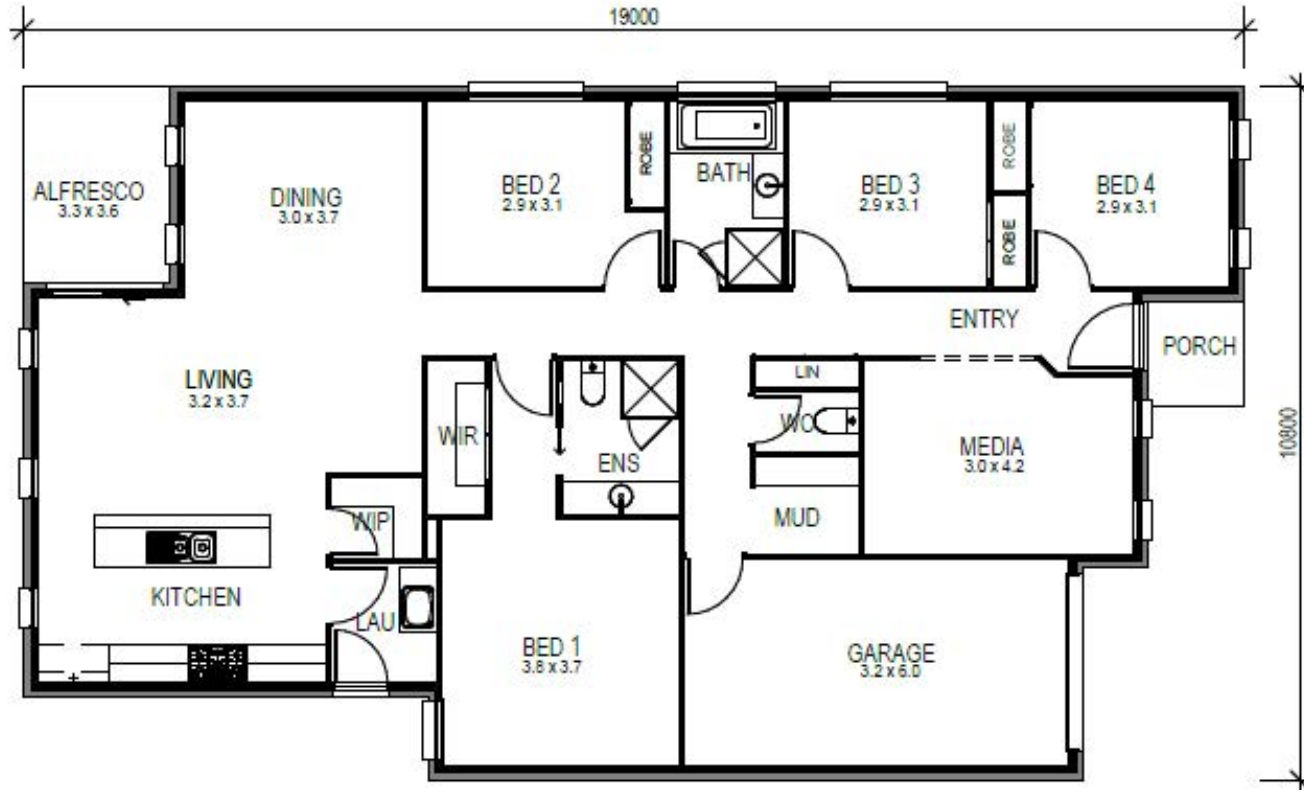

 4
  2
  2

FREEDOM 1A

Width	10.7m
Length	19.0m
Living Area	168.7m ²
Porch Area	2.0m ²
Patio / Alfresco Area	8.8m ²
Total Floor Area	179.5m ²

FREEDOM 1C

Width	10.7m
Length	19.0m
Living Area	171.5m ²
Porch Area	2.1m ²
Patio / Alfresco Area	8.8m ²
Total Floor Area	182.4m ²

FREEDOM 2A

Width	10.7m
Length	19.0m
Living Area	170.5m ²
Porch Area	2.1m ²
Patio / Alfresco Area	7.0m ²
Total Floor Area	179.6m ²

 4
  2
  1

FREEDOM 2C

Width	10.8m
Length	19.0m
Living Area	173.1m ²
Porch Area	2.2m ²
Patio / Alfresco Area	7.0m ²
Total Floor Area	182.3m ²

FREEDOM 3A

Width	10.8m
Length	19.0m
Living Area	168.3m ²
Porch Area	2.0m ²
Patio / Alfresco Area	9.2m ²
Total Floor Area	179.5m ²

FREEDOM 3C

Width	10.8m
Length	19.0m
Living Area	171.1m ²
Porch Area	2.1m ²
Patio / Alfresco Area	9.2m ²
Total Floor Area	182.4m ²

FREEDOM 4A

Width	10.8m
Length	19.0m
Living Area	172.8m ²
Porch Area	2.1m ²
Patio / Alfresco Area	7.0m ²
Total Floor Area	182.4m ²

FREEDOM 4C

Width	10.8m
Length	19.0m
Living Area	175.6m ²
Porch Area	2.5m ²
Patio / Alfresco Area	7.0m ²
Total Floor Area	185.1m ²