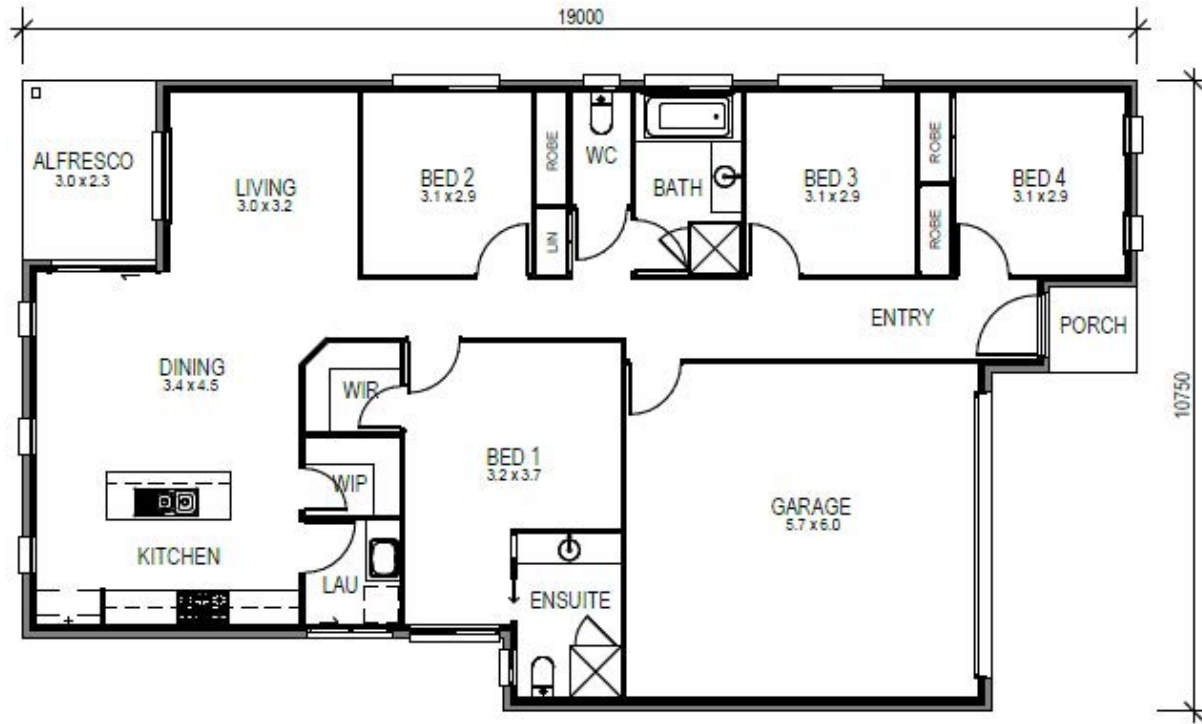

 4
  2
  2

FREEDOM 1A

Width	10.7m
Length	19.0m
Living Area	168.7m ²
Porch Area	2.0m ²
Patio / Alfresco Area	8.8m ²
Total Floor Area	179.5m ²

FREEDOM 1C

Width	10.7m
Length	19.0m
Living Area	171.5m ²
Porch Area	2.1m ²
Patio / Alfresco Area	8.8m ²
Total Floor Area	182.4m ²

FREEDOM 2A

Width	10.7m
Length	19.0m
Living Area	170.5m ²
Porch Area	2.1m ²
Patio / Alfresco Area	7.0m ²
Total Floor Area	179.6m ²

 4
  2
  1

FREEDOM 2C

Width	10.8m
Length	19.0m
Living Area	173.1m ²
Porch Area	2.2m ²
Patio / Alfresco Area	7.0m ²
Total Floor Area	182.3m ²

FREEDOM 3A

Width	10.8m
Length	19.0m
Living Area	168.3m ²
Porch Area	2.0m ²
Patio / Alfresco Area	9.2m ²
Total Floor Area	179.5m ²

FREEDOM 3C

Width	10.8m
Length	19.0m
Living Area	171.1m ²
Porch Area	2.1m ²
Patio / Alfresco Area	9.2m ²
Total Floor Area	182.4m ²

FREEDOM 4A

Width	10.8m
Length	19.0m
Living Area	172.8m ²
Porch Area	2.1m ²
Patio / Alfresco Area	7.0m ²
Total Floor Area	182.4m ²

FREEDOM 4C

Width	10.8m
Length	19.0m
Living Area	175.6m ²
Porch Area	2.5m ²
Patio / Alfresco Area	7.0m ²
Total Floor Area	185.1m ²