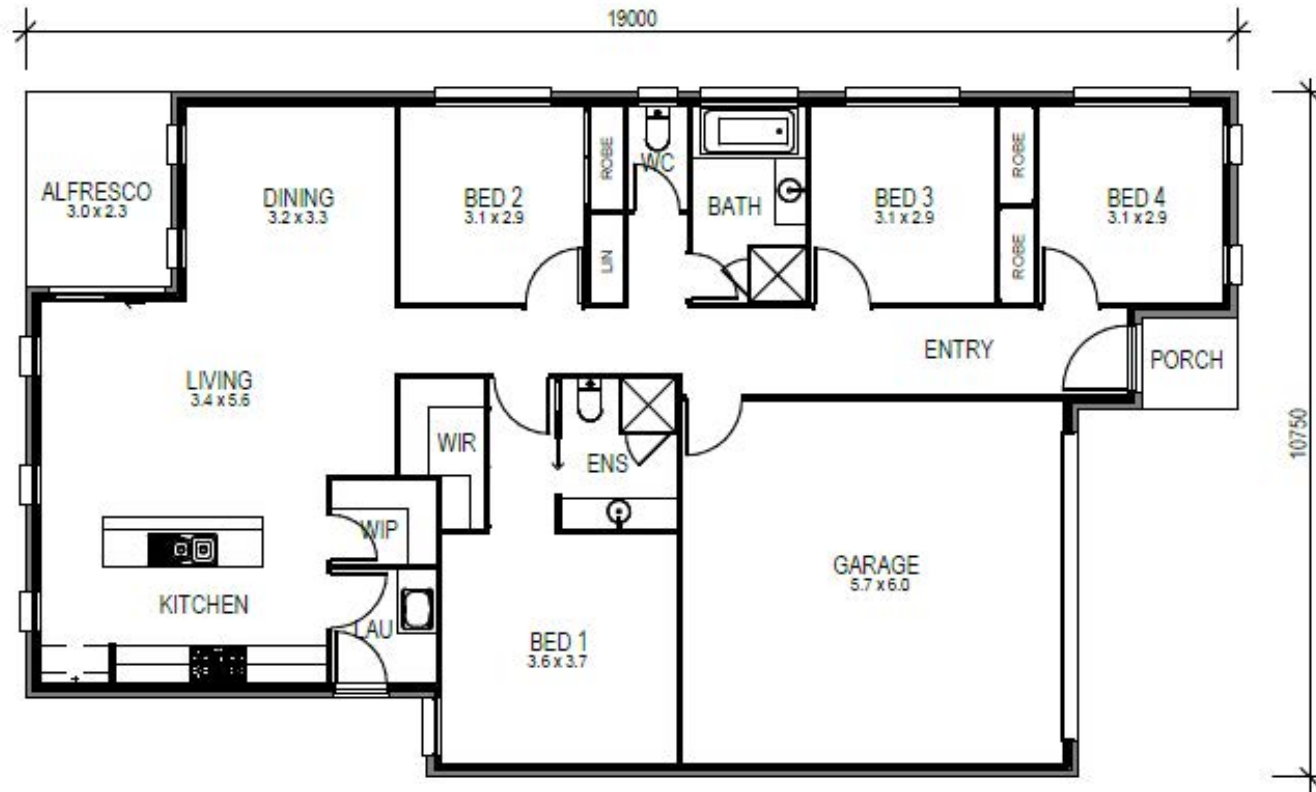

 4
  2
  2

FREEDOM 1A

Width	10.7m
Length	19.0m
Living Area	168.7m ²
Porch Area	2.0m ²
Patio / Alfresco Area	8.8m ²
Total Floor Area	179.5m ²

FREEDOM 1C

Width	10.7m
Length	19.0m
Living Area	171.5m ²
Porch Area	2.1m ²
Patio / Alfresco Area	8.8m ²
Total Floor Area	182.4m ²

FREEDOM 2A

Width	10.7m
Length	19.0m
Living Area	170.5m ²
Porch Area	2.1m ²
Patio / Alfresco Area	7.0m ²
Total Floor Area	179.6m ²

 4
  2
  1

FREEDOM 2C

Width	10.8m
Length	19.0m
Living Area	173.1m ²
Porch Area	2.2m ²
Patio / Alfresco Area	7.0m ²
Total Floor Area	182.3m ²

FREEDOM 3A

Width	10.8m
Length	19.0m
Living Area	168.3m ²
Porch Area	2.0m ²
Patio / Alfresco Area	9.2m ²
Total Floor Area	179.5m ²

FREEDOM 3C

Width	10.8m
Length	19.0m
Living Area	171.1m ²
Porch Area	2.1m ²
Patio / Alfresco Area	9.2m ²
Total Floor Area	182.4m ²

FREEDOM 4A

Width	10.8m
Length	19.0m
Living Area	172.8m ²
Porch Area	2.1m ²
Patio / Alfresco Area	7.0m ²
Total Floor Area	182.4m ²

FREEDOM 4C

Width	10.8m
Length	19.0m
Living Area	175.6m ²
Porch Area	2.5m ²
Patio / Alfresco Area	7.0m ²
Total Floor Area	185.1m ²