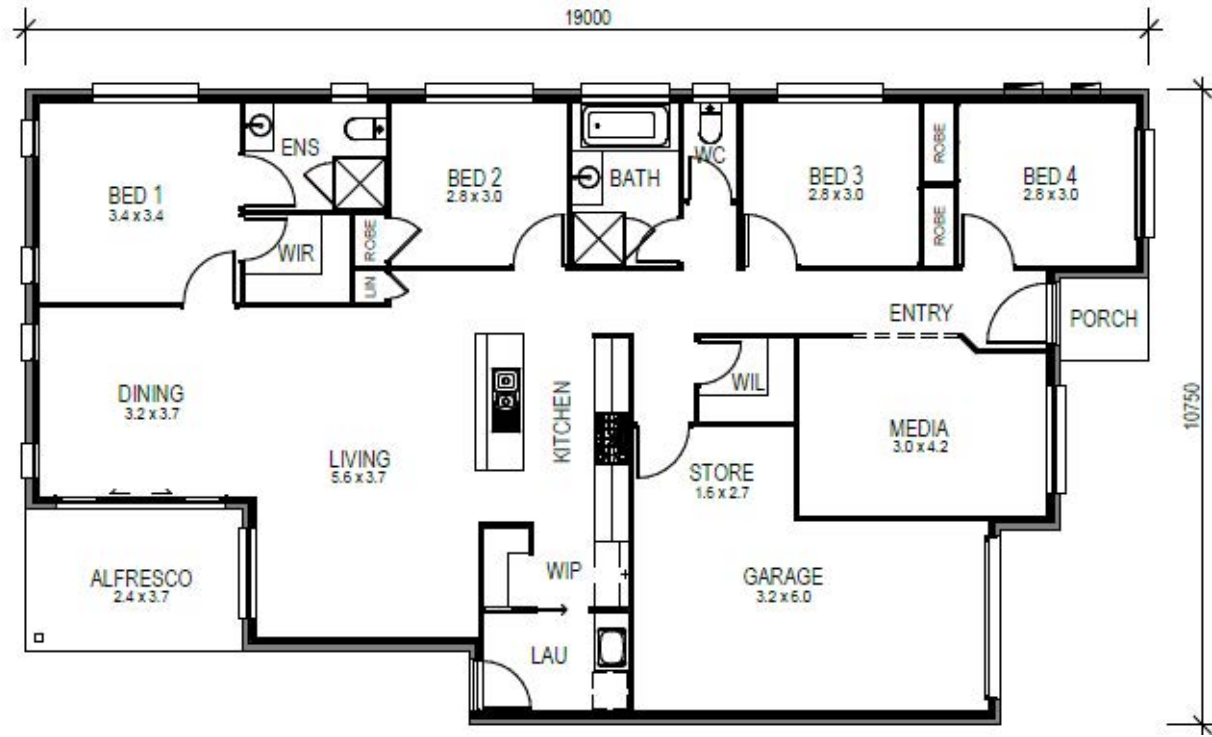

 4
  2
  2

FREEDOM 1A

Width	10.7m
Length	19.0m
Living Area	168.7m ²
Porch Area	2.0m ²
Patio / Alfresco Area	8.8m ²
Total Floor Area	179.5m ²

FREEDOM 1C

Width	10.7m
Length	19.0m
Living Area	171.5m ²
Porch Area	2.1m ²
Patio / Alfresco Area	8.8m ²
Total Floor Area	182.4m ²

FREEDOM 2A

Width	10.7m
Length	19.0m
Living Area	170.5m ²
Porch Area	2.1m ²
Patio / Alfresco Area	7.0m ²
Total Floor Area	179.6m ²

 4
  2
  1

FREEDOM 2C

Width	10.8m
Length	19.0m
Living Area	173.1m ²
Porch Area	2.2m ²
Patio / Alfresco Area	7.0m ²
Total Floor Area	182.3m ²

FREEDOM 3A

Width	10.8m
Length	19.0m
Living Area	168.3m ²
Porch Area	2.0m ²
Patio / Alfresco Area	9.2m ²
Total Floor Area	179.5m ²

FREEDOM 3C

Width	10.8m
Length	19.0m
Living Area	171.1m ²
Porch Area	2.1m ²
Patio / Alfresco Area	9.2m ²
Total Floor Area	182.4m ²

FREEDOM 4A

Width	10.8m
Length	19.0m
Living Area	172.8m ²
Porch Area	2.1m ²
Patio / Alfresco Area	7.0m ²
Total Floor Area	182.4m ²

FREEDOM 4C

Width	10.8m
Length	19.0m
Living Area	175.6m ²
Porch Area	2.5m ²
Patio / Alfresco Area	7.0m ²
Total Floor Area	185.1m ²