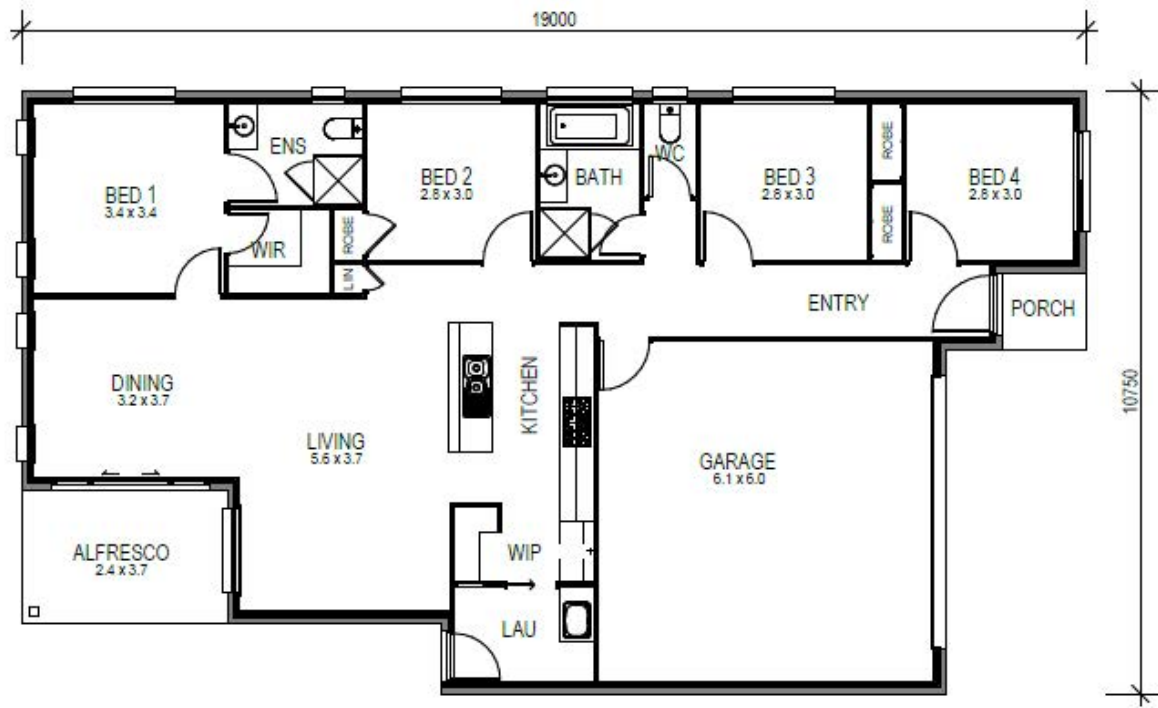

 4
  2
  2

FREEDOM 1A

Width	10.7m
Length	19.0m
Living Area	168.7m ²
Porch Area	2.0m ²
Patio / Alfresco Area	8.8m ²
Total Floor Area	179.5m ²

FREEDOM 1C

Width	10.7m
Length	19.0m
Living Area	171.5m ²
Porch Area	2.1m ²
Patio / Alfresco Area	8.8m ²
Total Floor Area	182.4m ²

FREEDOM 2A

Width	10.7m
Length	19.0m
Living Area	170.5m ²
Porch Area	2.1m ²
Patio / Alfresco Area	7.0m ²
Total Floor Area	179.6m ²

 4
  2
  1

FREEDOM 2C

Width	10.8m
Length	19.0m
Living Area	173.1m ²
Porch Area	2.2m ²
Patio / Alfresco Area	7.0m ²
Total Floor Area	182.3m ²

FREEDOM 3A

Width	10.8m
Length	19.0m
Living Area	168.3m ²
Porch Area	2.0m ²
Patio / Alfresco Area	9.2m ²
Total Floor Area	179.5m ²

FREEDOM 3C

Width	10.8m
Length	19.0m
Living Area	171.1m ²
Porch Area	2.1m ²
Patio / Alfresco Area	9.2m ²
Total Floor Area	182.4m ²

FREEDOM 4A

Width	10.8m
Length	19.0m
Living Area	172.8m ²
Porch Area	2.1m ²
Patio / Alfresco Area	7.0m ²
Total Floor Area	182.4m ²

FREEDOM 4C

Width	10.8m
Length	19.0m
Living Area	175.6m ²
Porch Area	2.5m ²
Patio / Alfresco Area	7.0m ²
Total Floor Area	185.1m ²