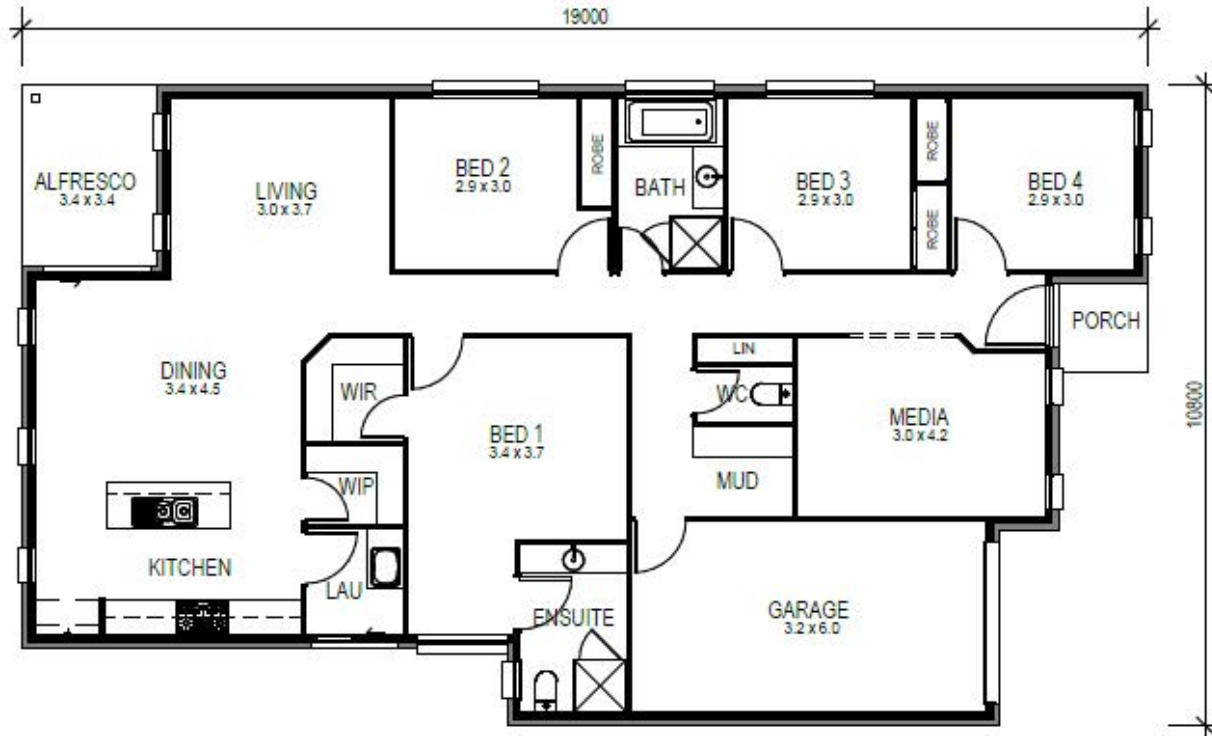

 4
  2
  2

FREEDOM 1A

Width	10.7m
Length	19.0m
Living Area	168.7m ²
Porch Area	2.0m ²
Patio / Alfresco Area	8.8m ²
Total Floor Area	179.5m ²

FREEDOM 1C

Width	10.7m
Length	19.0m
Living Area	171.5m ²
Porch Area	2.1m ²
Patio / Alfresco Area	8.8m ²
Total Floor Area	182.4m ²

FREEDOM 2A

Width	10.7m
Length	19.0m
Living Area	170.5m ²
Porch Area	2.1m ²
Patio / Alfresco Area	7.0m ²
Total Floor Area	179.6m ²

 4
  2
  1

FREEDOM 2C

Width	10.8m
Length	19.0m
Living Area	173.1m ²
Porch Area	2.2m ²
Patio / Alfresco Area	7.0m ²
Total Floor Area	182.3m ²

FREEDOM 3A

Width	10.8m
Length	19.0m
Living Area	168.3m ²
Porch Area	2.0m ²
Patio / Alfresco Area	9.2m ²
Total Floor Area	179.5m ²

FREEDOM 3C

Width	10.8m
Length	19.0m
Living Area	171.1m ²
Porch Area	2.1m ²
Patio / Alfresco Area	9.2m ²
Total Floor Area	182.4m ²

FREEDOM 4A

Width	10.8m
Length	19.0m
Living Area	172.8m ²
Porch Area	2.1m ²
Patio / Alfresco Area	7.0m ²
Total Floor Area	182.4m ²

FREEDOM 4C

Width	10.8m
Length	19.0m
Living Area	175.6m ²
Porch Area	2.5m ²
Patio / Alfresco Area	7.0m ²
Total Floor Area	185.1m ²