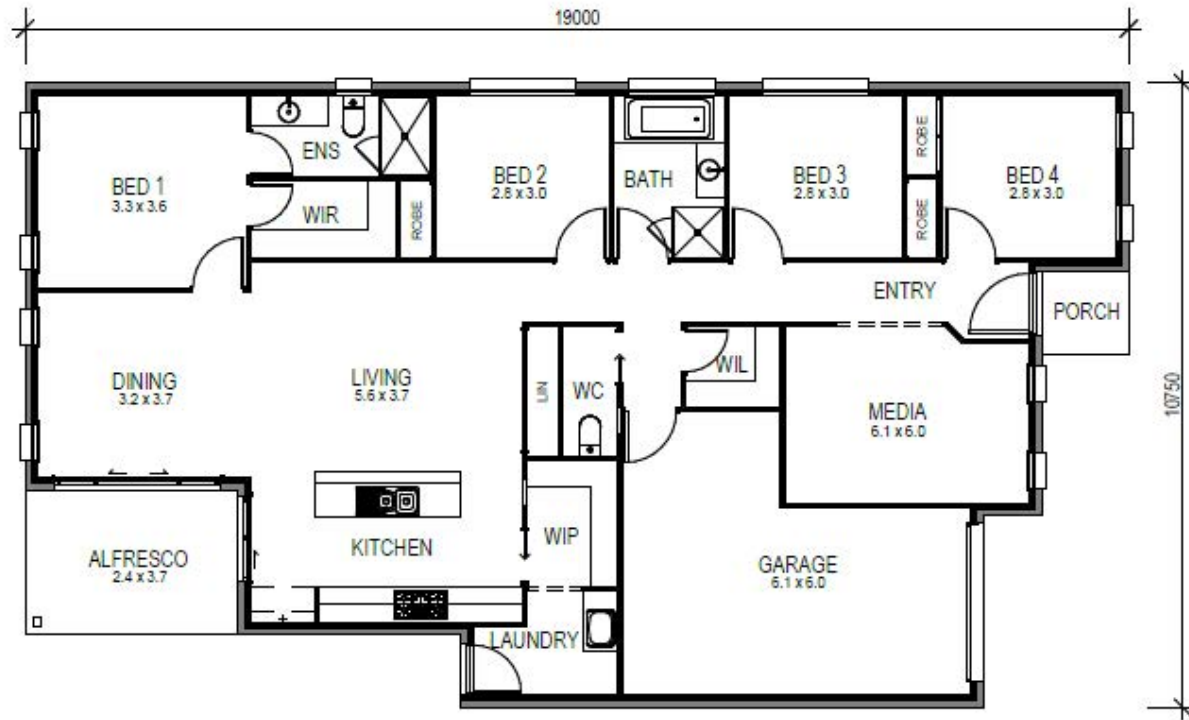

 4
  2
  2

FREEDOM 1A

Width	10.7m
Length	19.0m
Living Area	168.7m ²
Porch Area	2.0m ²
Patio / Alfresco Area	8.8m ²
Total Floor Area	179.5m ²

FREEDOM 1C

Width	10.7m
Length	19.0m
Living Area	171.5m ²
Porch Area	2.1m ²
Patio / Alfresco Area	8.8m ²
Total Floor Area	182.4m ²

FREEDOM 2A

Width	10.7m
Length	19.0m
Living Area	170.5m ²
Porch Area	2.1m ²
Patio / Alfresco Area	7.0m ²
Total Floor Area	179.6m ²

 4
  2
  1

FREEDOM 2C

Width	10.8m
Length	19.0m
Living Area	173.1m ²
Porch Area	2.2m ²
Patio / Alfresco Area	7.0m ²
Total Floor Area	182.3m ²

FREEDOM 3A

Width	10.8m
Length	19.0m
Living Area	168.3m ²
Porch Area	2.0m ²
Patio / Alfresco Area	9.2m ²
Total Floor Area	179.5m ²

FREEDOM 3C

Width	10.8m
Length	19.0m
Living Area	171.1m ²
Porch Area	2.1m ²
Patio / Alfresco Area	9.2m ²
Total Floor Area	182.4m ²

FREEDOM 4A

Width	10.8m
Length	19.0m
Living Area	172.8m ²
Porch Area	2.1m ²
Patio / Alfresco Area	7.0m ²
Total Floor Area	182.4m ²

FREEDOM 4C

Width	10.8m
Length	19.0m
Living Area	175.6m ²
Porch Area	2.5m ²
Patio / Alfresco Area	7.0m ²
Total Floor Area	185.1m ²