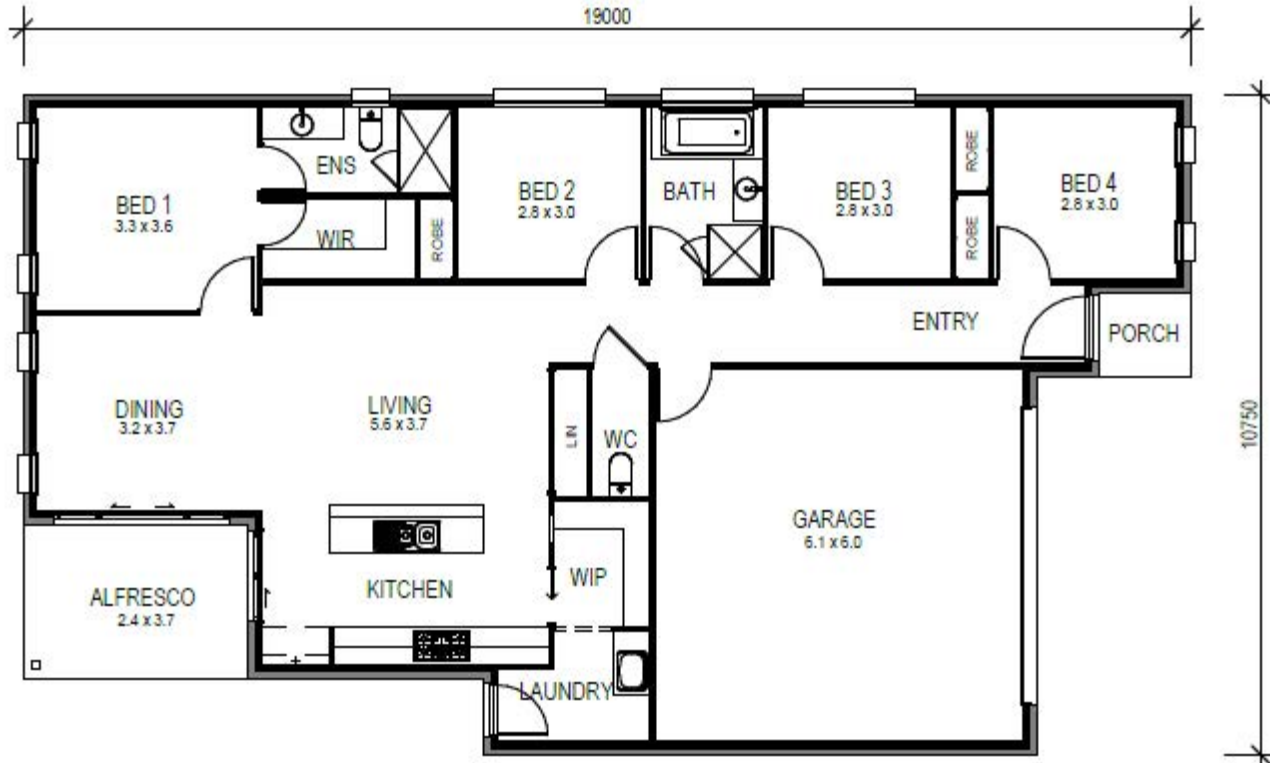

 4
  2
  2

FREEDOM 1A

Width	10.7m
Length	19.0m
Living Area	168.7m ²
Porch Area	2.0m ²
Patio / Alfresco Area	8.8m ²
Total Floor Area	179.5m ²

FREEDOM 1C

Width	10.7m
Length	19.0m
Living Area	171.5m ²
Porch Area	2.1m ²
Patio / Alfresco Area	8.8m ²
Total Floor Area	182.4m ²

FREEDOM 2A

Width	10.7m
Length	19.0m
Living Area	170.5m ²
Porch Area	2.1m ²
Patio / Alfresco Area	7.0m ²
Total Floor Area	179.6m ²

 4
  2
  1

FREEDOM 2C

Width	10.8m
Length	19.0m
Living Area	173.1m ²
Porch Area	2.2m ²
Patio / Alfresco Area	7.0m ²
Total Floor Area	182.3m ²

FREEDOM 3A

Width	10.8m
Length	19.0m
Living Area	168.3m ²
Porch Area	2.0m ²
Patio / Alfresco Area	9.2m ²
Total Floor Area	179.5m ²

FREEDOM 3C

Width	10.8m
Length	19.0m
Living Area	171.1m ²
Porch Area	2.1m ²
Patio / Alfresco Area	9.2m ²
Total Floor Area	182.4m ²

FREEDOM 4A

Width	10.8m
Length	19.0m
Living Area	172.8m ²
Porch Area	2.1m ²
Patio / Alfresco Area	7.0m ²
Total Floor Area	182.4m ²

FREEDOM 4C

Width	10.8m
Length	19.0m
Living Area	175.6m ²
Porch Area	2.5m ²
Patio / Alfresco Area	7.0m ²
Total Floor Area	185.1m ²