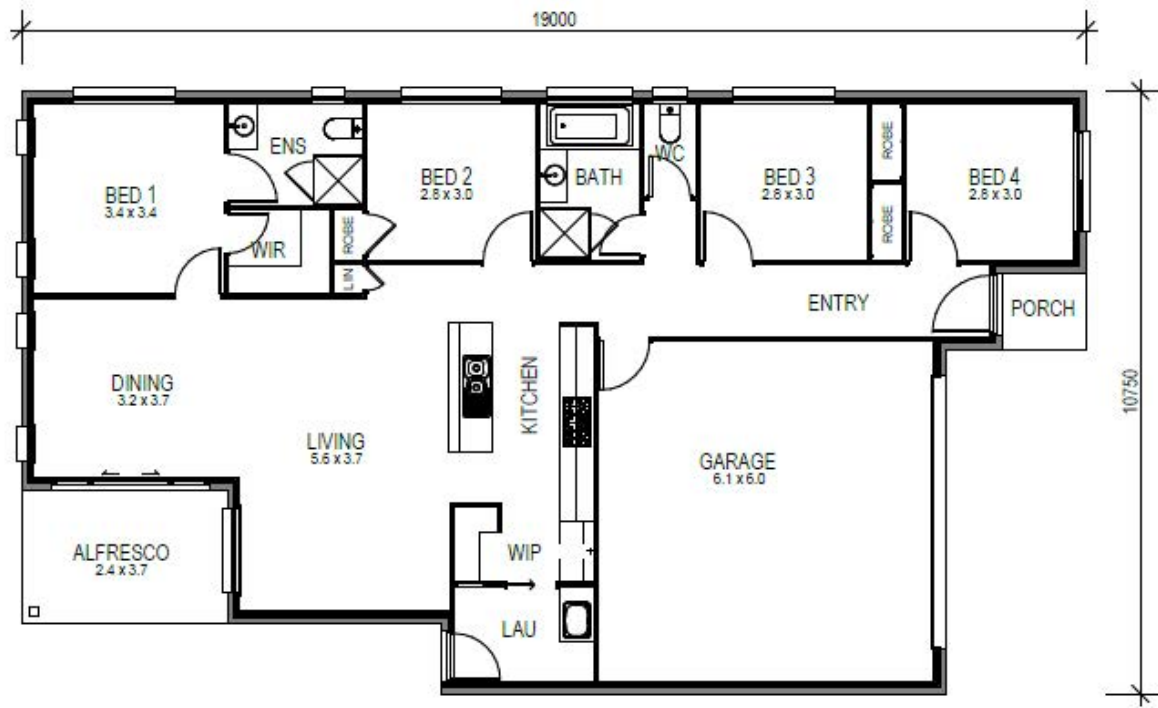

 4
  2
  2

FREEDOM 1A

Width	10.7m
Length	19.0m
Living Area	168.7m <sup>2</sup>
Porch Area	2.0m <sup>2</sup>
Patio / Alfresco Area	8.8m <sup>2</sup>
Total Floor Area	179.5m <sup>2</sup>