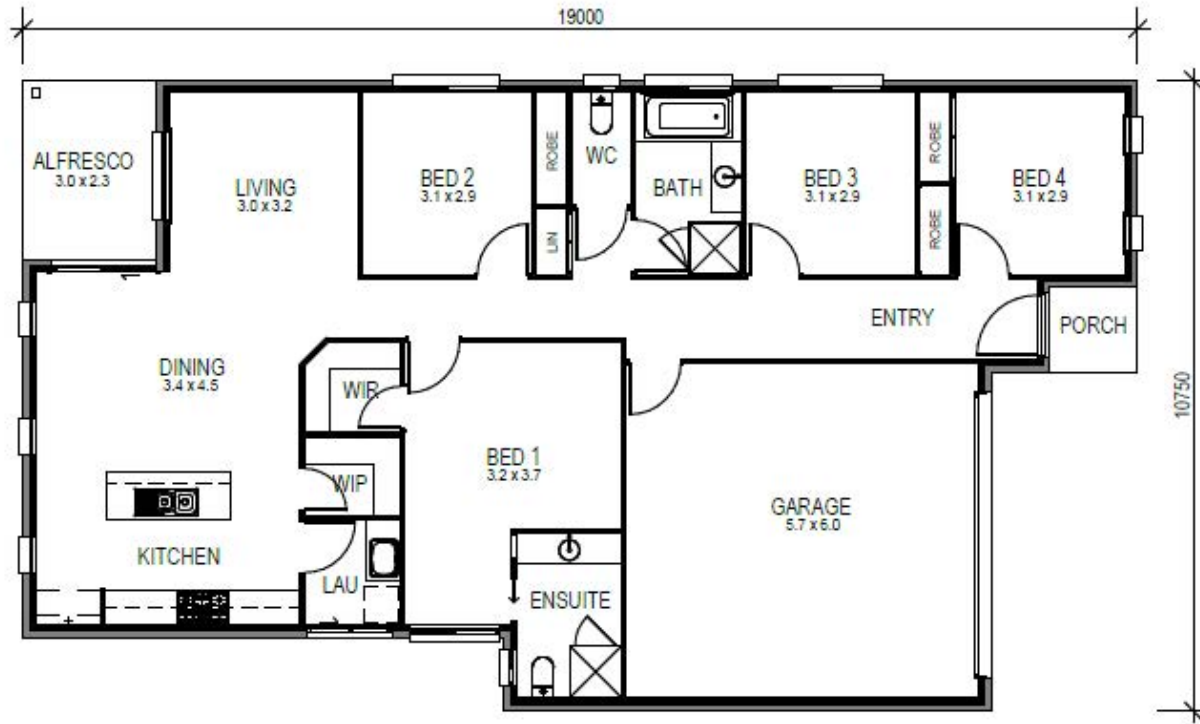

FREEDOM 2A

Width	10.7m
Length	19.0m
Living Area	170.5m ²
Porch Area	2.1m ²
Patio / Alfresco Area	7.0m ²
Total Floor Area	179.6m ²