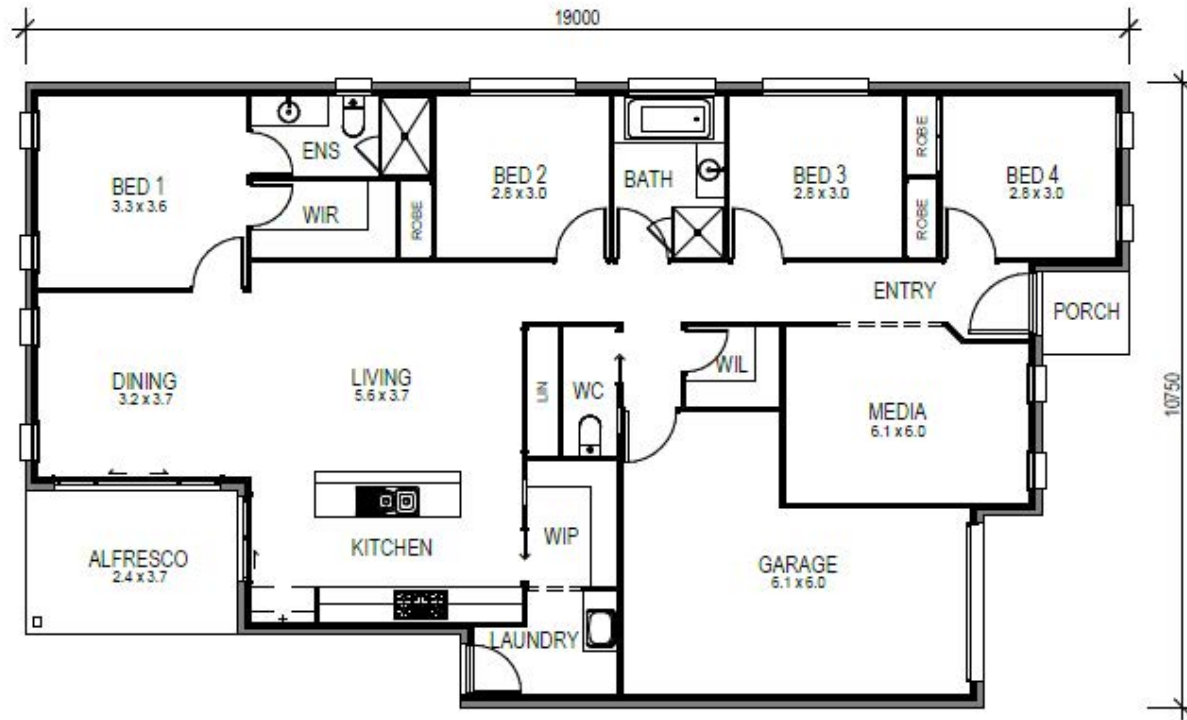

 4
  2
  2

## FREEDOM 3C

Width	10.8m
Length	19.0m
Living Area	171.1m <sup>2</sup>
Porch Area	2.1m <sup>2</sup>
Patio / Alfresco Area	9.2m <sup>2</sup>
Total Floor Area	182.4m <sup>2</sup>