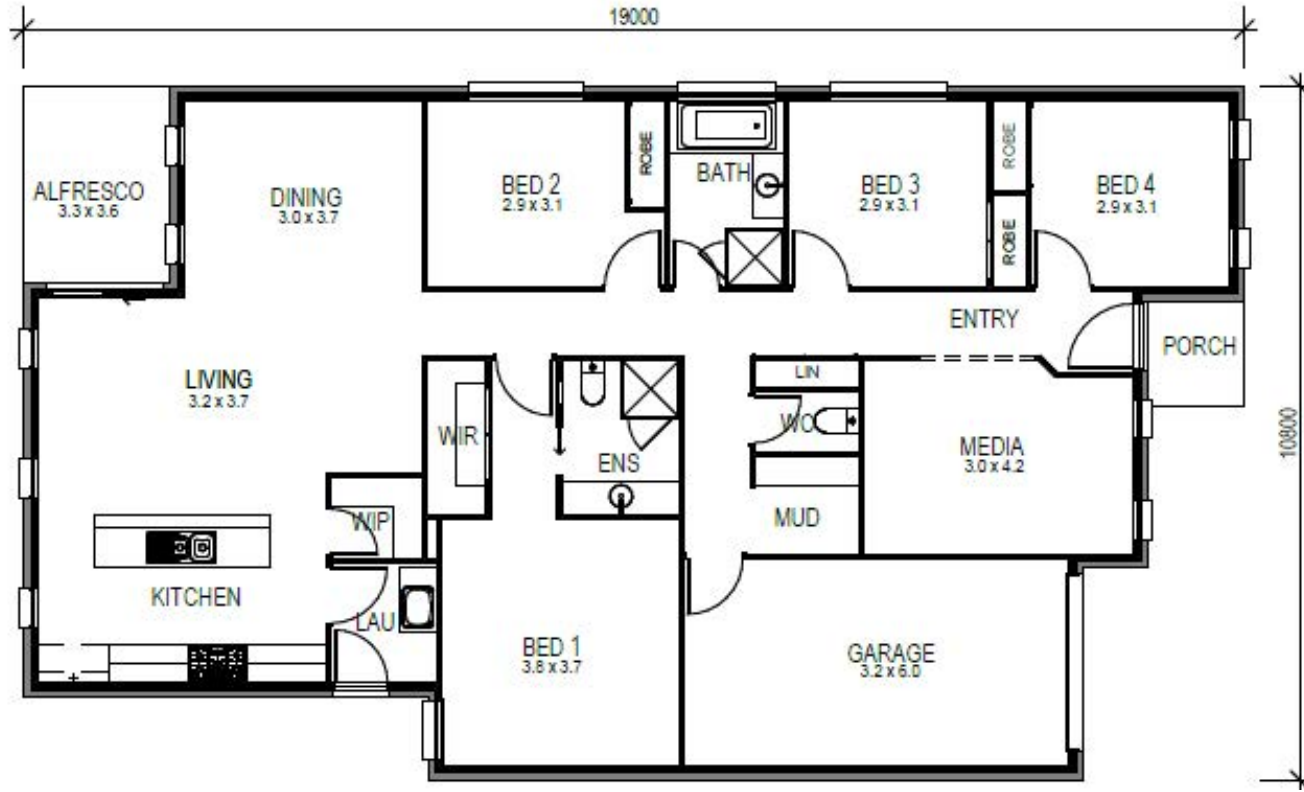

FREEDOM 4C

Width	10.8m
Length	19.0m
Living Area	175.6m ²
Porch Area	2.5m ²
Patio / Alfresco Area	7.0m ²
Total Floor Area	185.1m ²