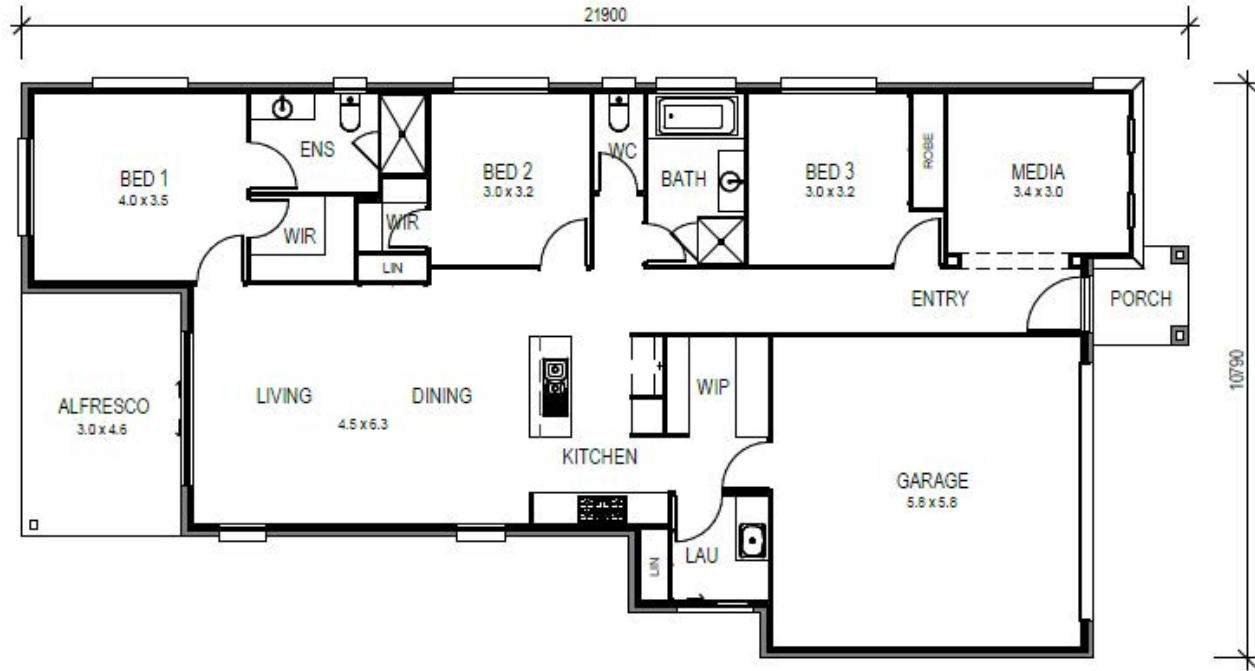

LOCKYER 195

Width	10.8m
Length	21.9m
Living Area	178.4m ²
Porch Area	3.0m ²
Patio / Alfresco Area	13.7m ²
Total Floor Area	195.1m ²

LOCKYER 195 - MEDIA

Width	10.8m
Length	21.9m
Living Area	178.4m ²
Porch Area	3.0m ²
Patio / Alfresco Area	13.7m ²
Total Floor Area	195.1m ²

LOCKYER 200

Width	10.8m
Length	23.2m
Living Area	0.00m ²
Porch Area	0.00m ²
Patio / Alfresco Area	0.00m ²
Total Floor Area	0.00m ²

LOCKYER 220

Width	10.8m
Length	25.6m
Living Area	0.00m ²
Porch Area	0.00m ²
Patio / Alfresco Area	0.00m ²
Total Floor Area	0.00m ²