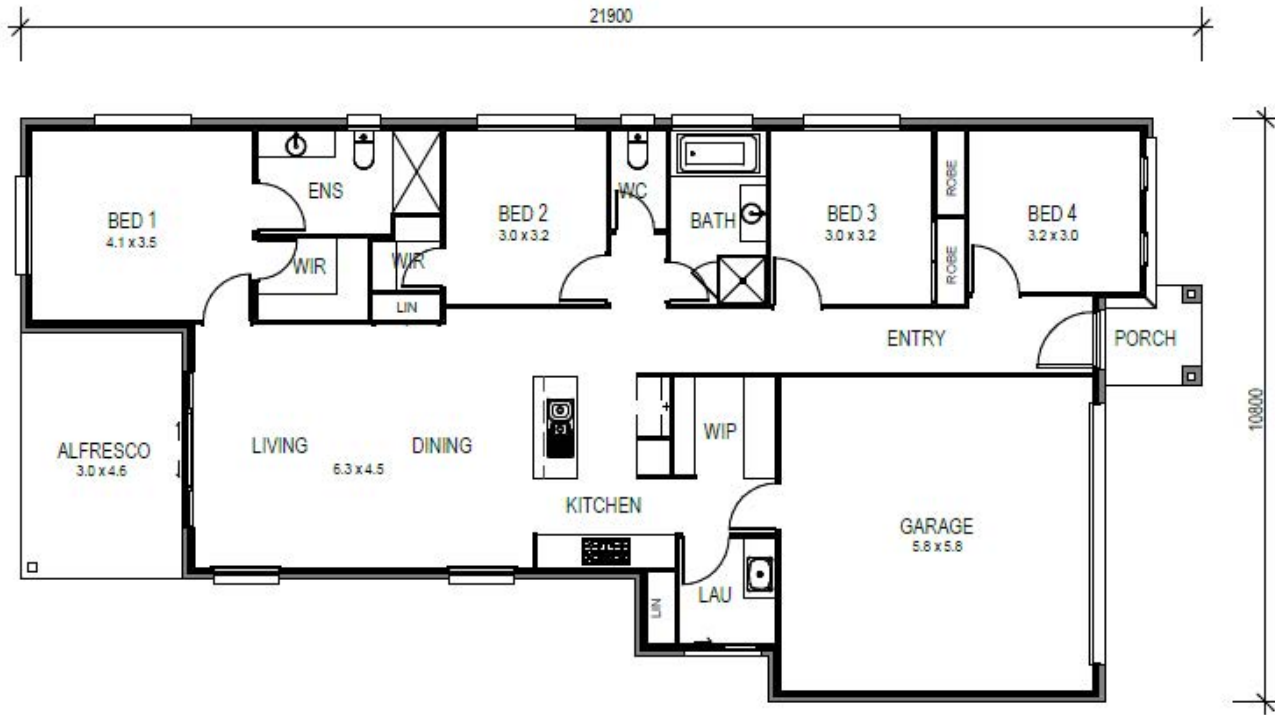

LOCKYER 195

Width	10.8m
Length	21.9m
Living Area	178.4m ²
Porch Area	3.0m ²
Patio / Alfresco Area	13.7m ²
Total Floor Area	195.1m ²

LOCKYER 195 - MEDIA

Width	10.8m
Length	21.9m
Living Area	178.4m ²
Porch Area	3.0m ²
Patio / Alfresco Area	13.7m ²
Total Floor Area	195.1m ²

LOCKYER 200

Width	10.8m
Length	23.2m
Living Area	0.00m ²
Porch Area	0.00m ²
Patio / Alfresco Area	0.00m ²
Total Floor Area	0.00m ²

LOCKYER 220

Width	10.8m
Length	25.6m
Living Area	0.00m ²
Porch Area	0.00m ²
Patio / Alfresco Area	0.00m ²
Total Floor Area	0.00m ²