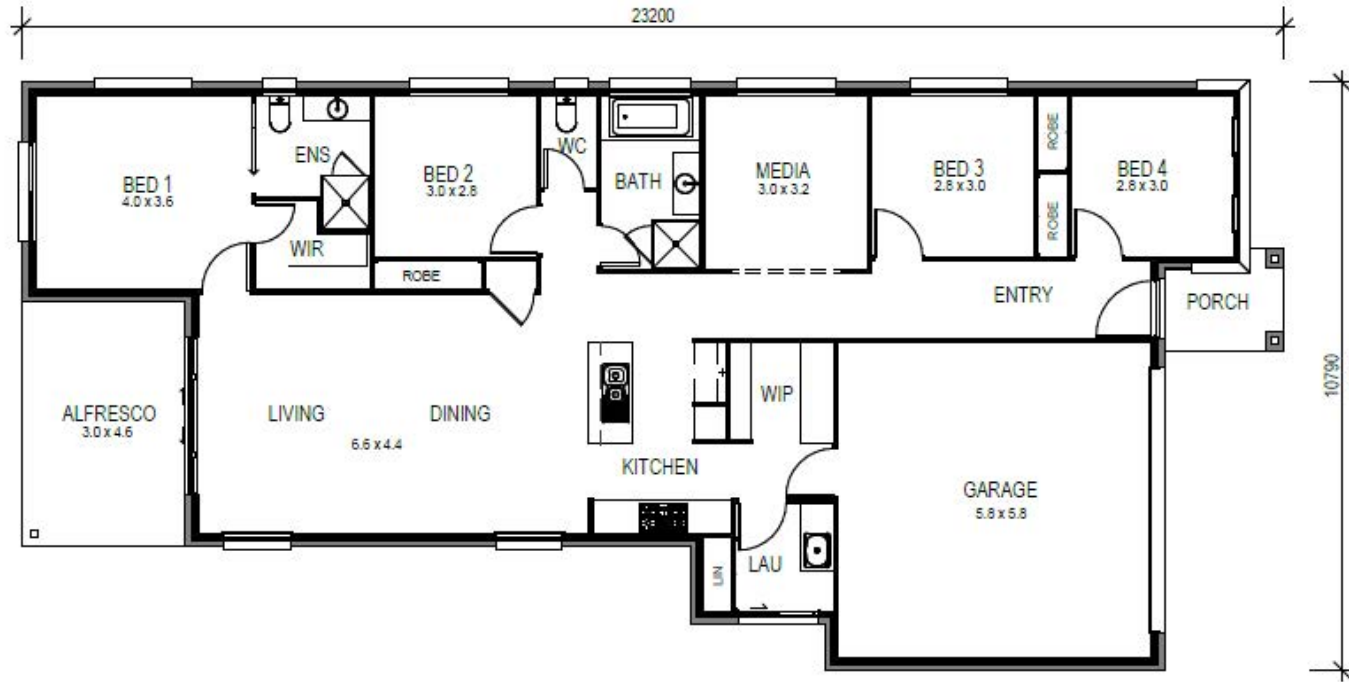

LOCKYER 195

Width	10.8m
Length	21.9m
Living Area	178.4m ²
Porch Area	3.0m ²
Patio / Alfresco Area	13.7m ²
Total Floor Area	195.1m ²

LOCKYER 195 - MEDIA

Width	10.8m
Length	21.9m
Living Area	178.4m ²
Porch Area	3.0m ²
Patio / Alfresco Area	13.7m ²
Total Floor Area	195.1m ²

LOCKYER 200

Width	10.8m
Length	23.2m
Living Area	0.00m ²
Porch Area	0.00m ²
Patio / Alfresco Area	0.00m ²
Total Floor Area	0.00m ²

LOCKYER 220

Width	10.8m
Length	25.6m
Living Area	0.00m ²
Porch Area	0.00m ²
Patio / Alfresco Area	0.00m ²
Total Floor Area	0.00m ²