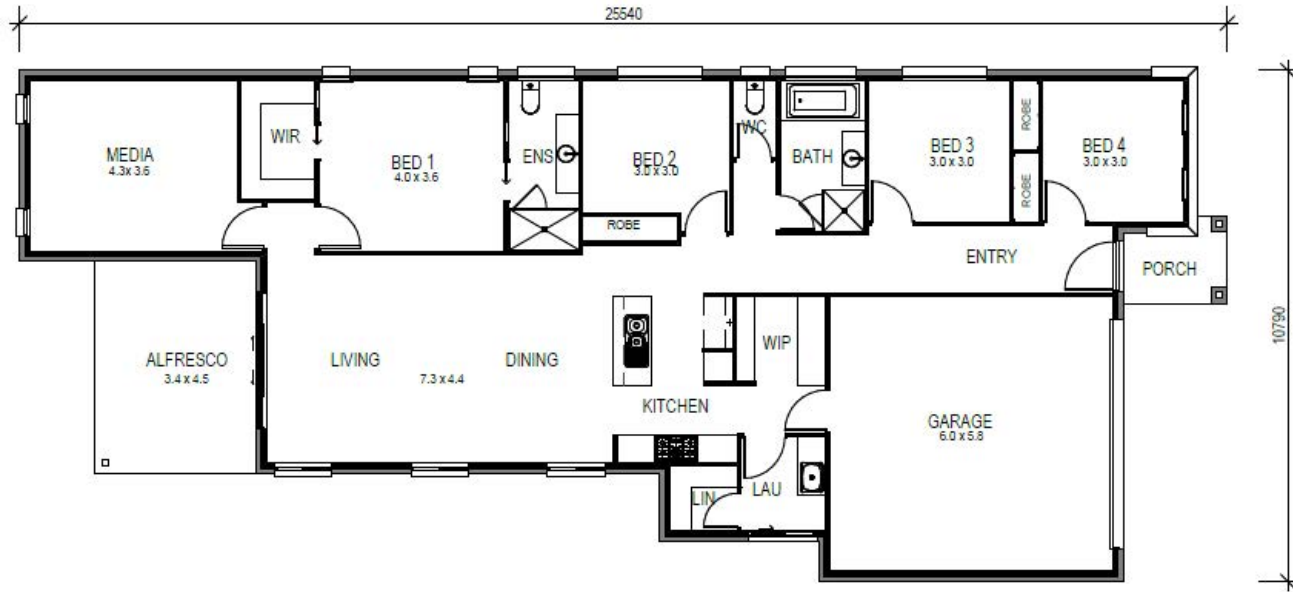

LOCKYER 195

Width	10.8m
Length	21.9m
Living Area	178.4m ²
Porch Area	3.0m ²
Patio / Alfresco Area	13.7m ²
Total Floor Area	195.1m ²

LOCKYER 195 - MEDIA

Width	10.8m
Length	21.9m
Living Area	178.4m ²
Porch Area	3.0m ²
Patio / Alfresco Area	13.7m ²
Total Floor Area	195.1m ²

LOCKYER 200

Width	10.8m
Length	23.2m
Living Area	0.00m ²
Porch Area	0.00m ²
Patio / Alfresco Area	0.00m ²
Total Floor Area	0.00m ²

LOCKYER 220

Width	10.8m
Length	25.6m
Living Area	0.00m ²
Porch Area	0.00m ²
Patio / Alfresco Area	0.00m ²
Total Floor Area	0.00m ²