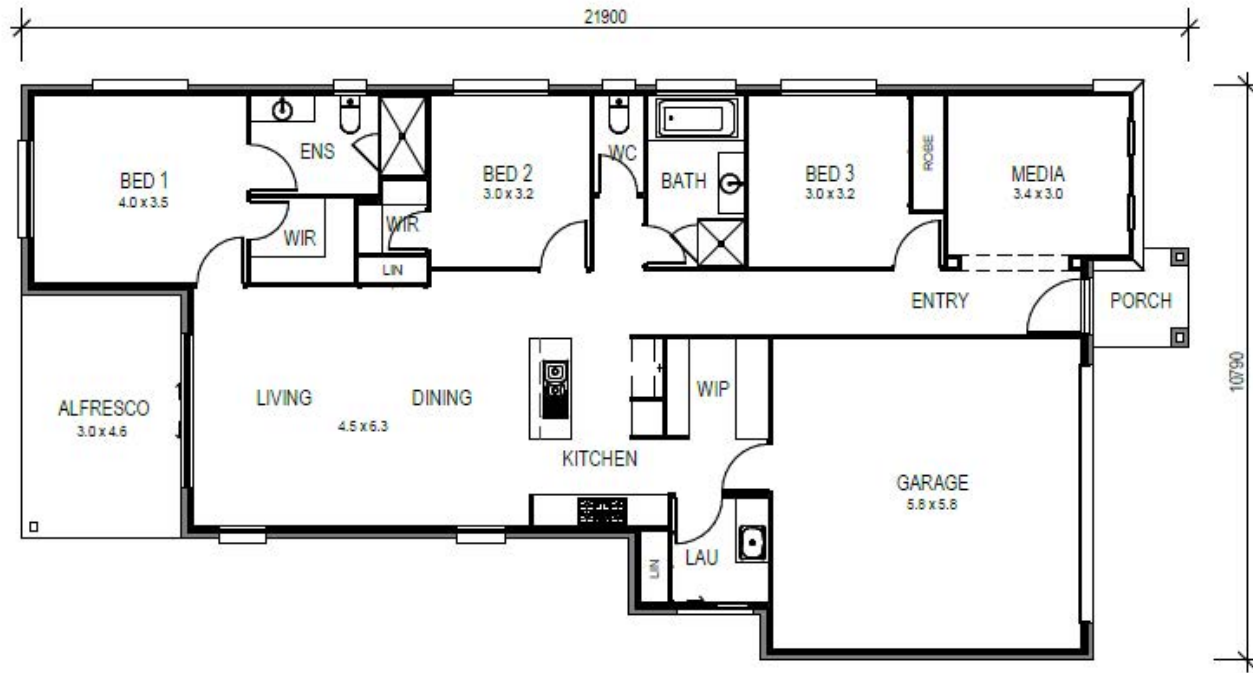

LOCKYER 195 - MEDIA

Width	10.8m
Length	21.9m
Living Area	178.4m ²
Porch Area	3.0m ²
Patio / Alfresco Area	13.7m ²
Total Floor Area	195.1m ²