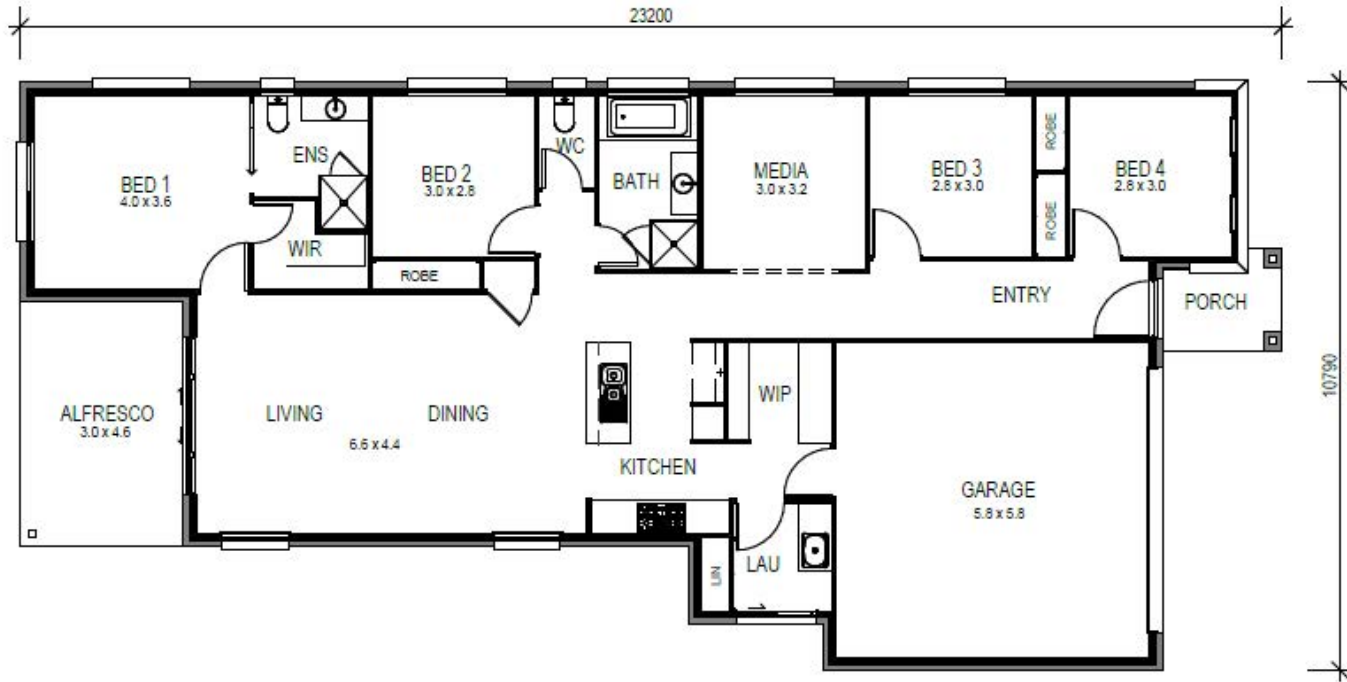

LOCKYER 200

Width	10.8m
Length	23.2m
Living Area	0.00m ²
Porch Area	0.00m ²
Patio / Alfresco Area	0.00m ²
Total Floor Area	0.00m ²