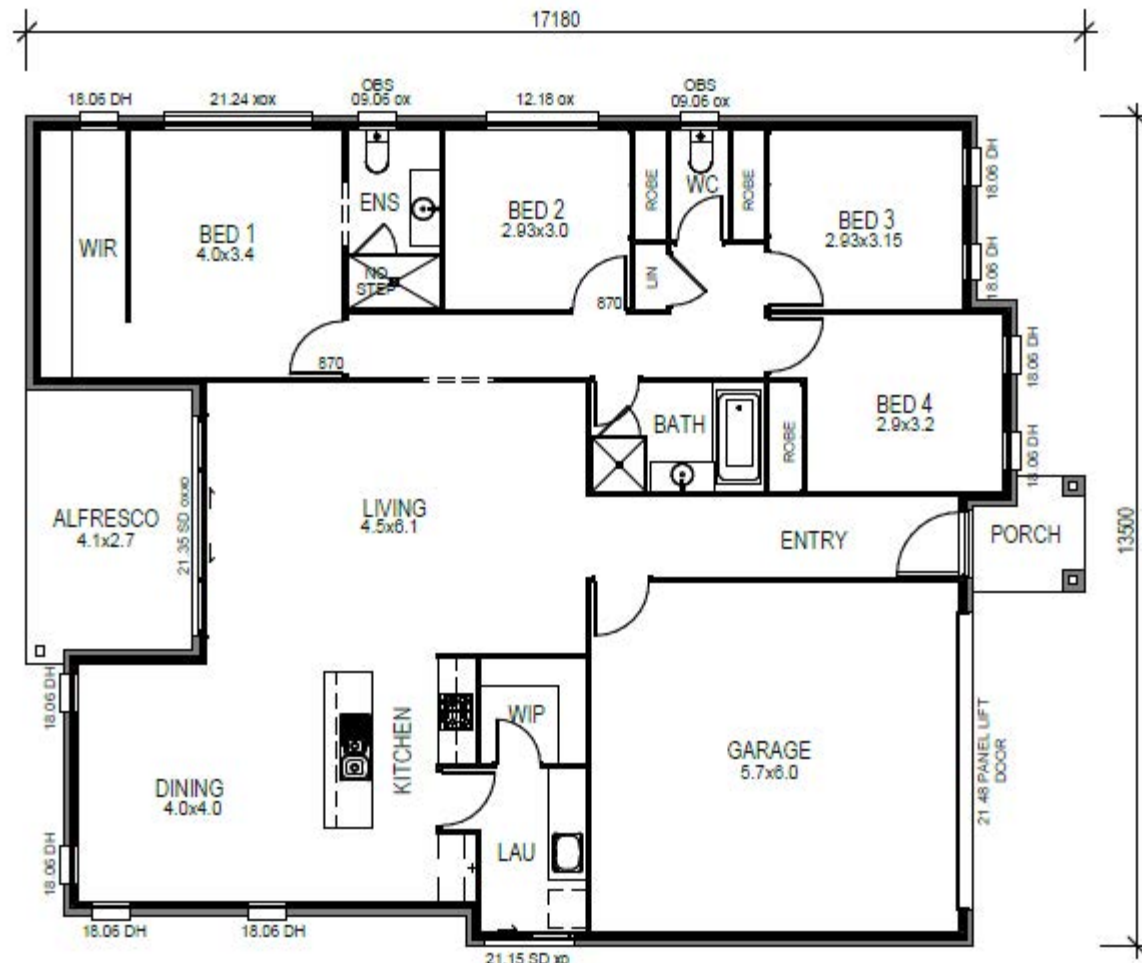

LOUISE SERIES

LOUISE 207

Width	13.5m
Length	17.2m
Living Area	192.6m ²
Porch Area	3.0m ²
Patio / Alfresco Area	11.5m ²
Total Floor Area	207.2m ²