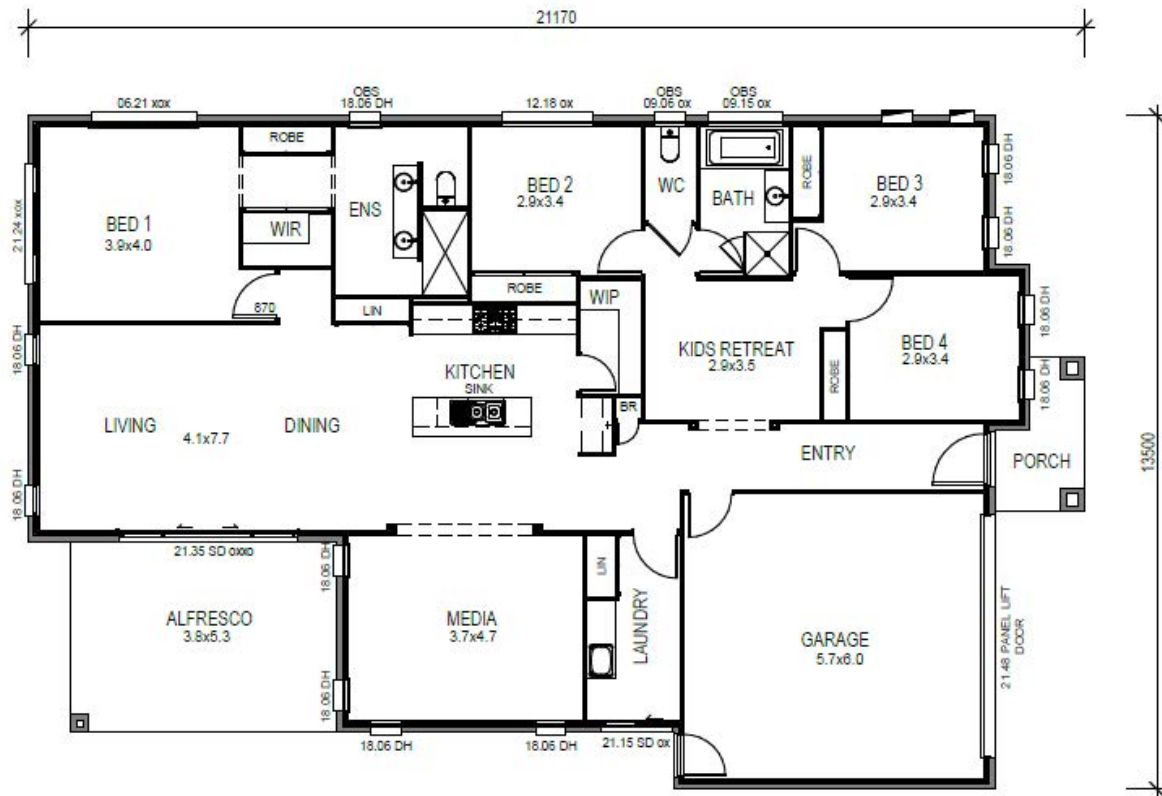

LOUISE SERIES

LOUISE 250

Width	13.5m
Length	21.1m
Living Area	228.4m ²
Porch Area	4.5m ²
Patio / Alfresco Area	16.9m ²
Total Floor Area	249.8m ²

OFFICE & STYLE IT STUDIO
 Unit 3 Building 6, 205 Leitchs Rd,
 Brendale, Queensland, 4500