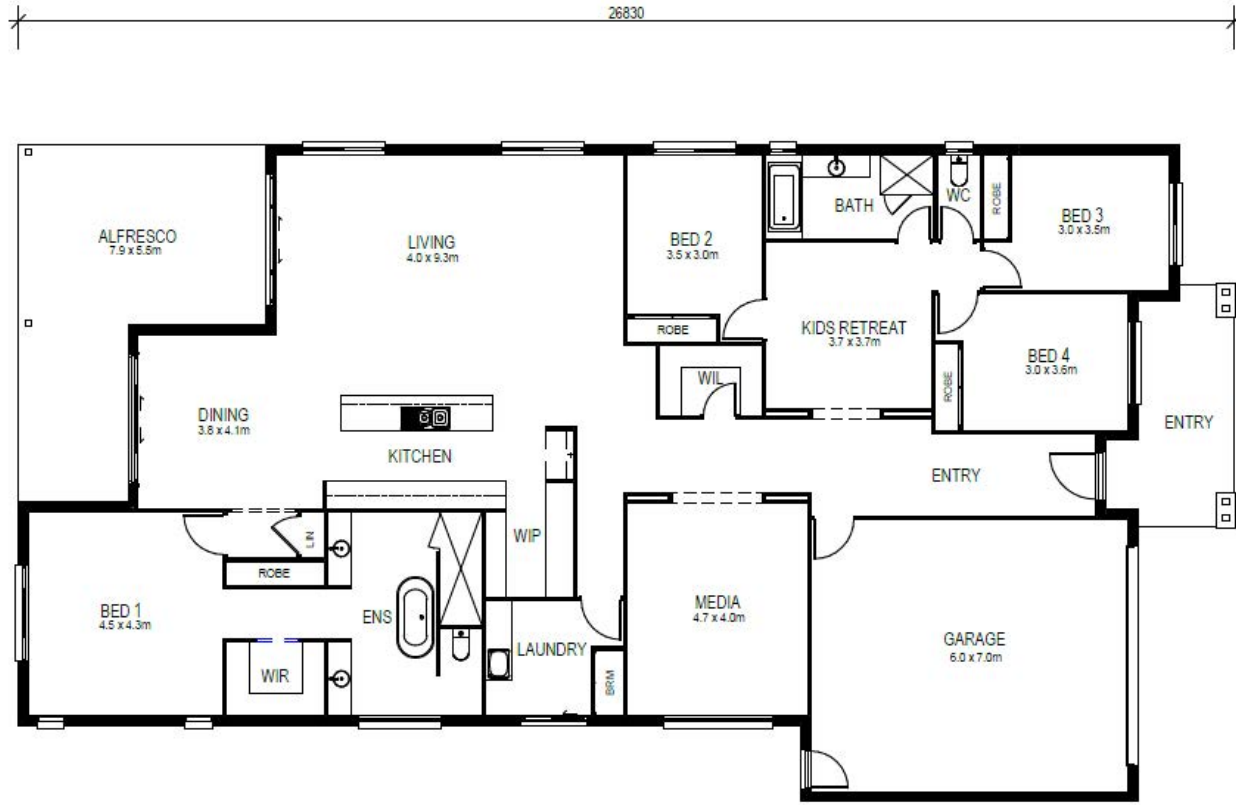

# LOUISE SERIES

 4
  2
  2

## LOUISE 335

Width	14.5m
Length	29.6m
Living Area	300.1m <sup>2</sup>
Porch Area	12.1m <sup>2</sup>
Patio / Alfresco Area	31.2m <sup>2</sup>
Total Floor Area	343.48m <sup>2</sup>