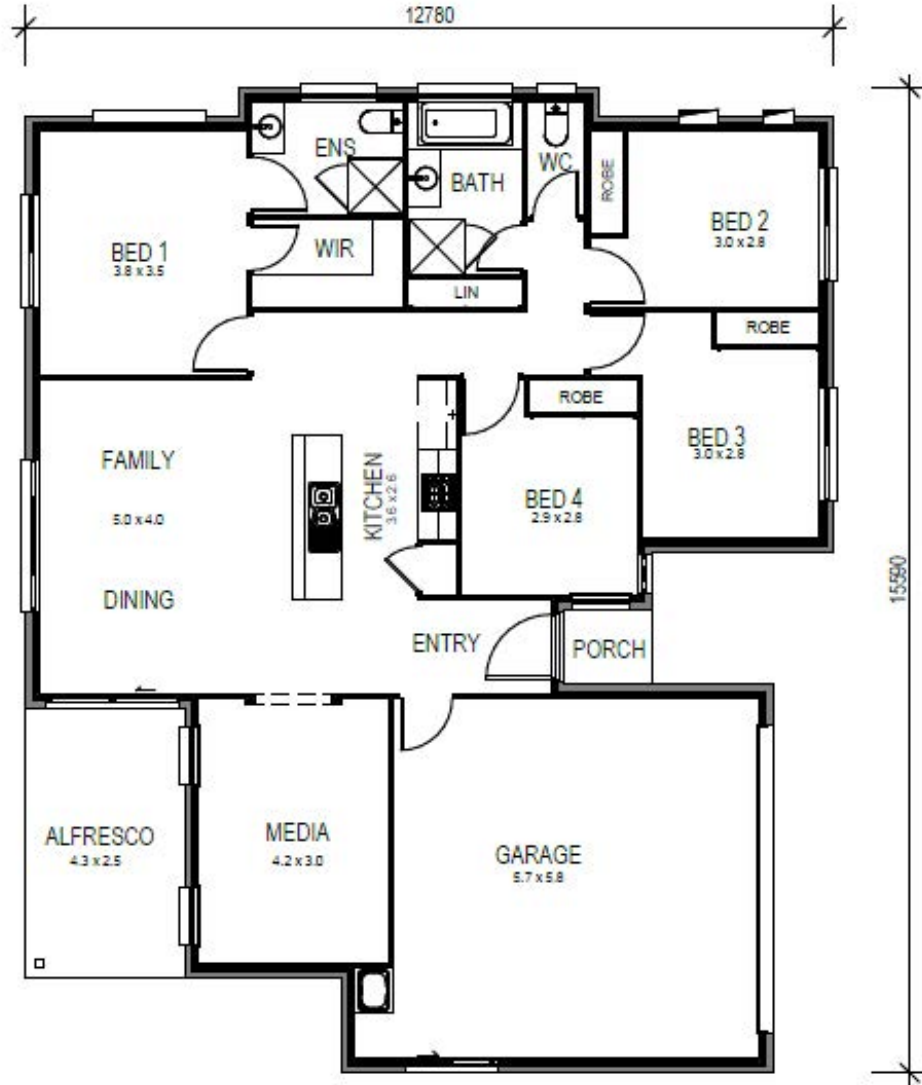

SHELBY SERIES

 3
  2
  2

SHELBY 177

Width	15.6m
Length	12.8m
Living Area	164.4m ²
Porch Area	1.6m ²
Patio / Alfresco Area	10.7m ²
Total Floor Area	176.7m ²