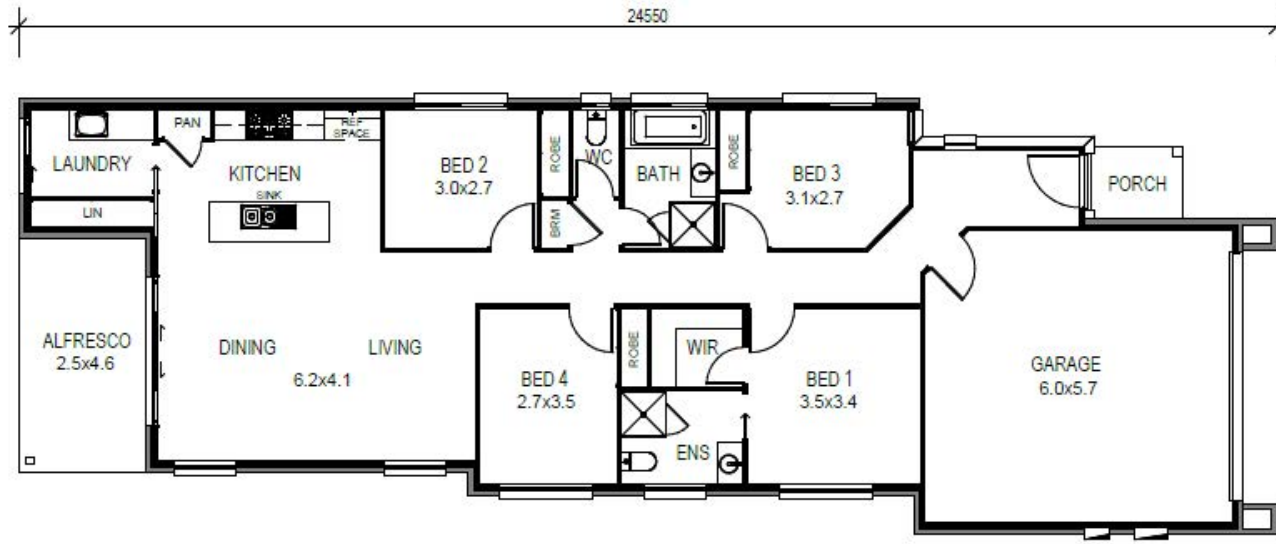

YARRA 180

Width	8.5m
Length	24.6m
Living Area	0.00m <sup>2</sup>
Porch Area	0.00m <sup>2</sup>
Patio / Alfresco Area	0.00m <sup>2</sup>
Total Floor Area	0.00m <sup>2</sup>

 4
  2
  2

## YARRA 187

Width	8.5m
Length	25m
Living Area	0.00m <sup>2</sup>
Porch Area	0.00m <sup>2</sup>
Patio / Alfresco Area	0.00m <sup>2</sup>
Total Floor Area	0.00m <sup>2</sup>

## YARRA 195

Width	8.5m
Length	28m
Living Area	0.00m <sup>2</sup>
Porch Area	0.00m <sup>2</sup>
Patio / Alfresco Area	0.00m <sup>2</sup>
Total Floor Area	0.00m <sup>2</sup>

## YARRA 195 STUDY

Width	8.5m
Length	23.8m
Living Area	0.00m <sup>2</sup>
Porch Area	0.00m <sup>2</sup>
Patio / Alfresco Area	0.00m <sup>2</sup>
Total Floor Area	0.00m <sup>2</sup>