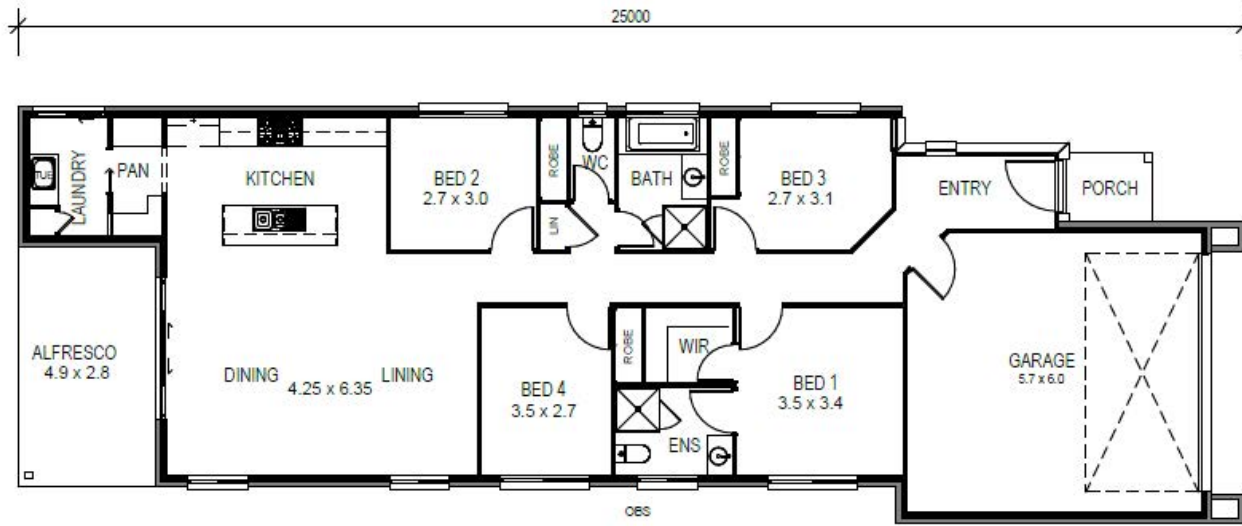

YARRA 180

Width	8.5m
Length	24.6m
Living Area	0.00m <sup>2</sup>
Porch Area	0.00m <sup>2</sup>
Patio / Alfresco Area	0.00m <sup>2</sup>
Total Floor Area	0.00m <sup>2</sup>

 4
  2
  2

## YARRA 187

Width	8.5m
Length	25m
Living Area	0.00m <sup>2</sup>
Porch Area	0.00m <sup>2</sup>
Patio / Alfresco Area	0.00m <sup>2</sup>
Total Floor Area	0.00m <sup>2</sup>

## YARRA 195

Width	8.5m
Length	28m
Living Area	0.00m <sup>2</sup>
Porch Area	0.00m <sup>2</sup>
Patio / Alfresco Area	0.00m <sup>2</sup>
Total Floor Area	0.00m <sup>2</sup>

## YARRA 195 STUDY

Width	8.5m
Length	23.8m
Living Area	0.00m <sup>2</sup>
Porch Area	0.00m <sup>2</sup>
Patio / Alfresco Area	0.00m <sup>2</sup>
Total Floor Area	0.00m <sup>2</sup>