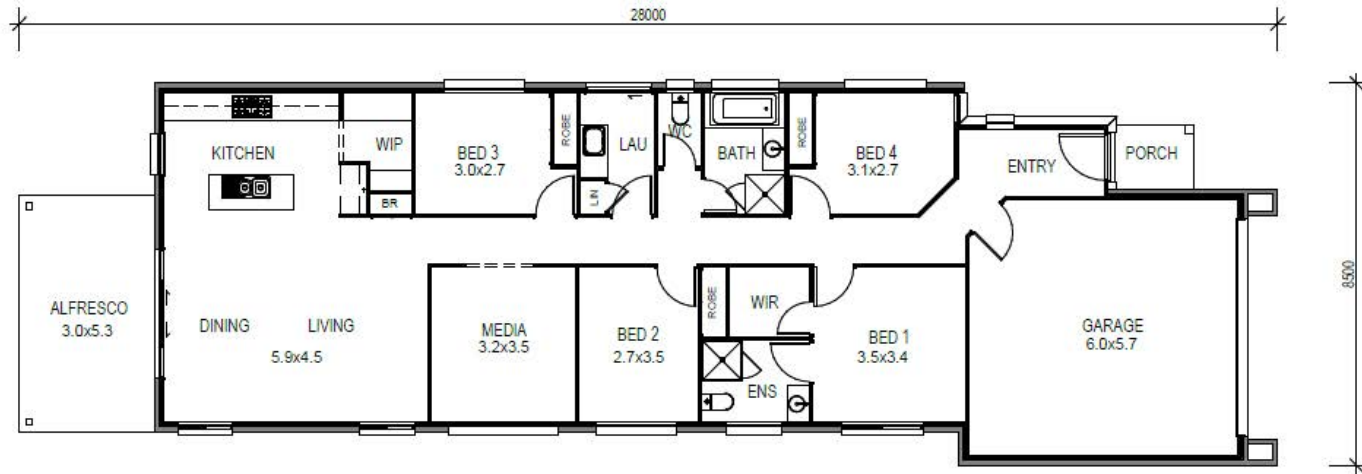

YARRA 180

Width	8.5m
Length	24.6m
Living Area	0.00m <sup>2</sup>
Porch Area	0.00m <sup>2</sup>
Patio / Alfresco Area	0.00m <sup>2</sup>
Total Floor Area	0.00m <sup>2</sup>

 4
  2
  2

## YARRA 187

Width	8.5m
Length	25m
Living Area	0.00m <sup>2</sup>
Porch Area	0.00m <sup>2</sup>
Patio / Alfresco Area	0.00m <sup>2</sup>
Total Floor Area	0.00m <sup>2</sup>

## YARRA 195

Width	8.5m
Length	28m
Living Area	0.00m <sup>2</sup>
Porch Area	0.00m <sup>2</sup>
Patio / Alfresco Area	0.00m <sup>2</sup>
Total Floor Area	0.00m <sup>2</sup>

## YARRA 195 STUDY

Width	8.5m
Length	23.8m
Living Area	0.00m <sup>2</sup>
Porch Area	0.00m <sup>2</sup>
Patio / Alfresco Area	0.00m <sup>2</sup>
Total Floor Area	0.00m <sup>2</sup>