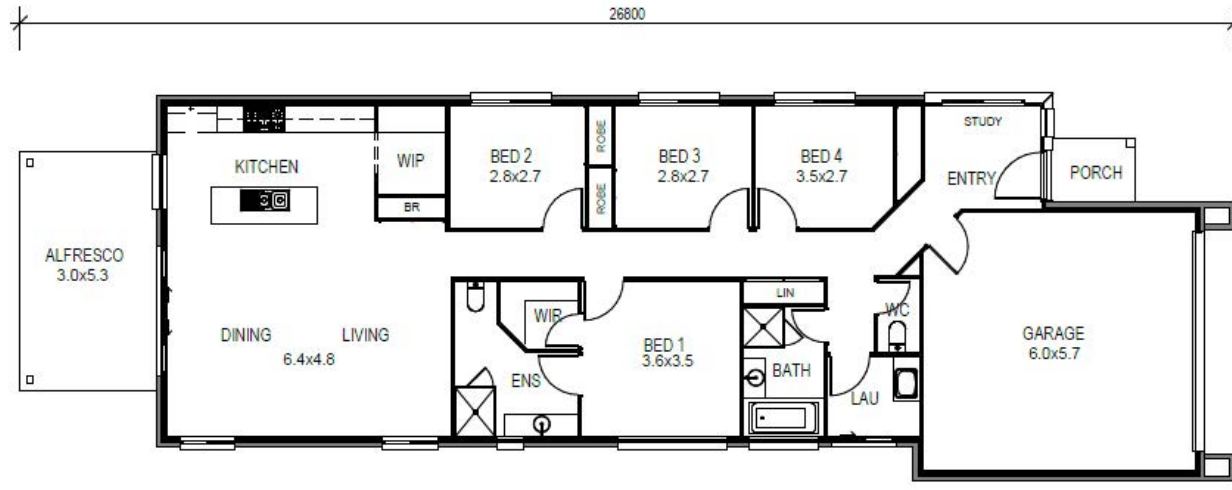

YARRA 180

Width	8.5m
Length	24.6m
Living Area	0.00m <sup>2</sup>
Porch Area	0.00m <sup>2</sup>
Patio / Alfresco Area	0.00m <sup>2</sup>
Total Floor Area	0.00m <sup>2</sup>

 4
  2
  2

## YARRA 187

Width	8.5m
Length	25m
Living Area	0.00m <sup>2</sup>
Porch Area	0.00m <sup>2</sup>
Patio / Alfresco Area	0.00m <sup>2</sup>
Total Floor Area	0.00m <sup>2</sup>

## YARRA 195

Width	8.5m
Length	28m
Living Area	0.00m <sup>2</sup>
Porch Area	0.00m <sup>2</sup>
Patio / Alfresco Area	0.00m <sup>2</sup>
Total Floor Area	0.00m <sup>2</sup>

## YARRA 195 STUDY

Width	8.5m
Length	23.8m
Living Area	0.00m <sup>2</sup>
Porch Area	0.00m <sup>2</sup>
Patio / Alfresco Area	0.00m <sup>2</sup>
Total Floor Area	0.00m <sup>2</sup>