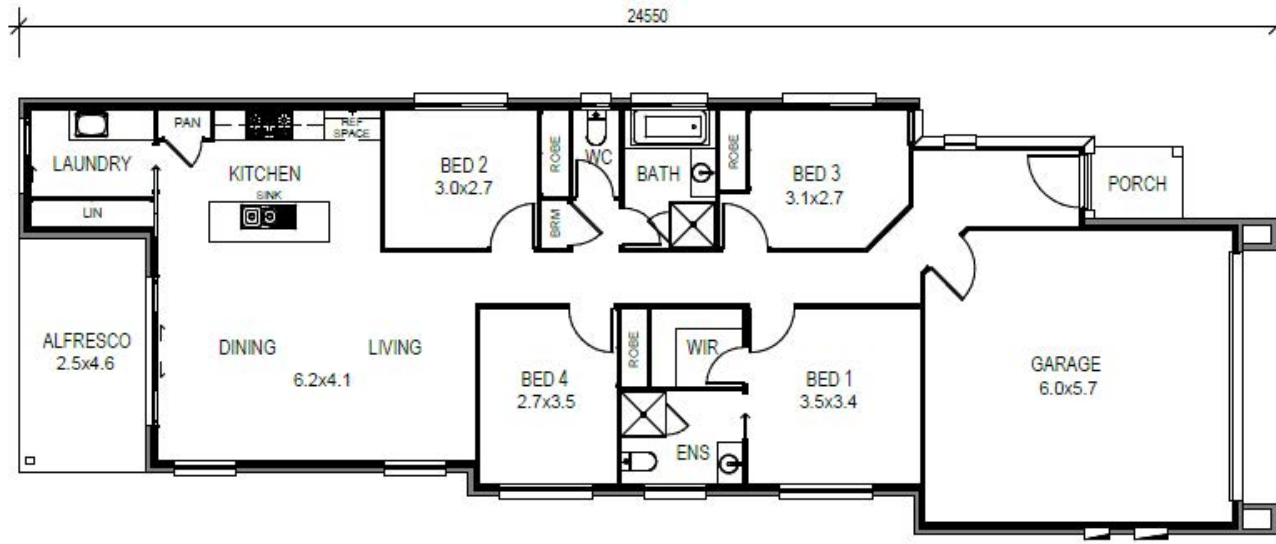

YARRA 180

Width	8.5m
Length	24.6m
Living Area	0.00m ²
Porch Area	0.00m ²
Patio / Alfresco Area	0.00m ²
Total Floor Area	0.00m ²