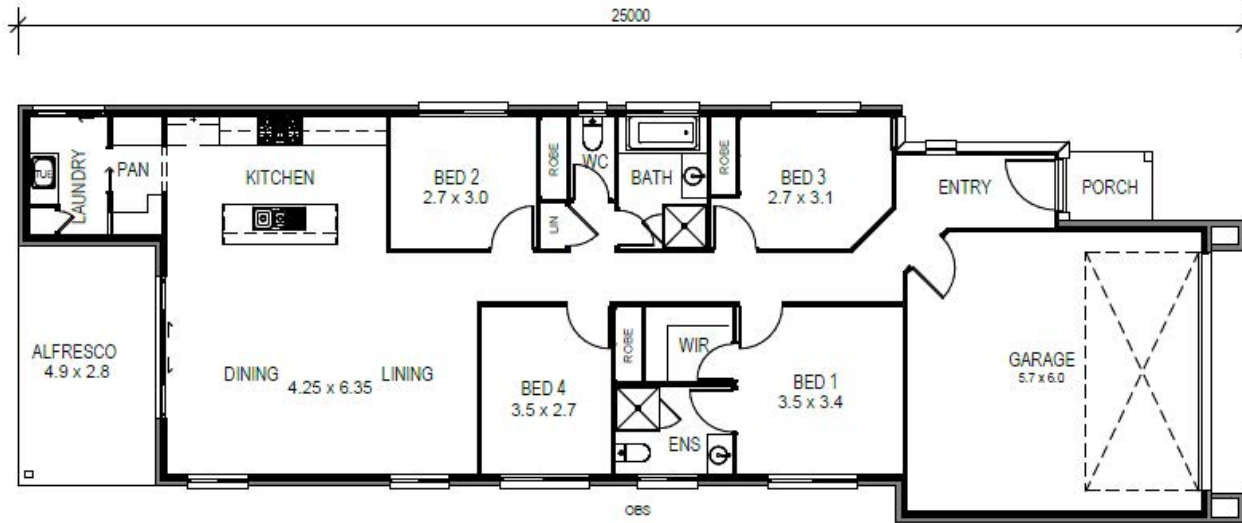

 4
  2
  2

YARRA 187

Width	8.5m
Length	25m
Living Area	0.00m ²
Porch Area	0.00m ²
Patio / Alfresco Area	0.00m ²
Total Floor Area	0.00m ²