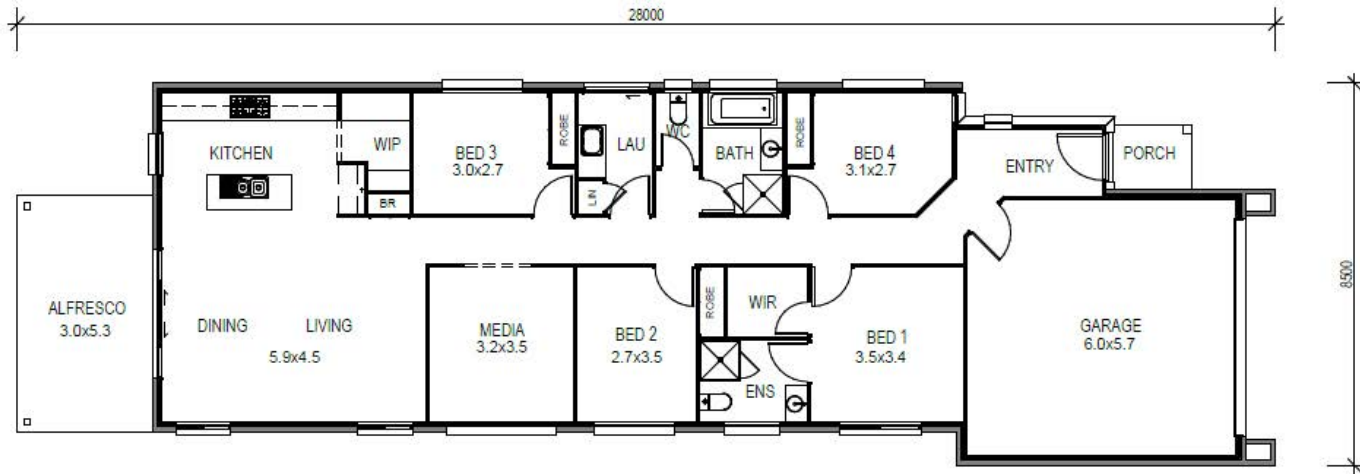

 4
  2
  2

YARRA 195

Width	8.5m
Length	28m
Living Area	0.00m ²
Porch Area	0.00m ²
Patio / Alfresco Area	0.00m ²
Total Floor Area	0.00m ²