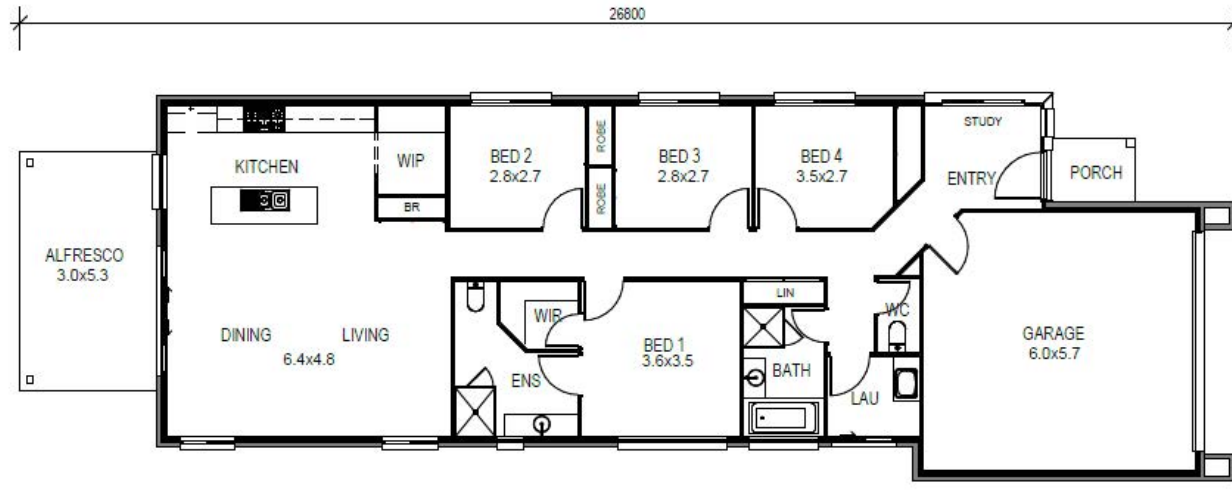

## YARRA 195 STUDY

Width	8.5m
Length	23.8m
Living Area	0.00m <sup>2</sup>
Porch Area	0.00m <sup>2</sup>
Patio / Alfresco Area	0.00m <sup>2</sup>
Total Floor Area	0.00m <sup>2</sup>