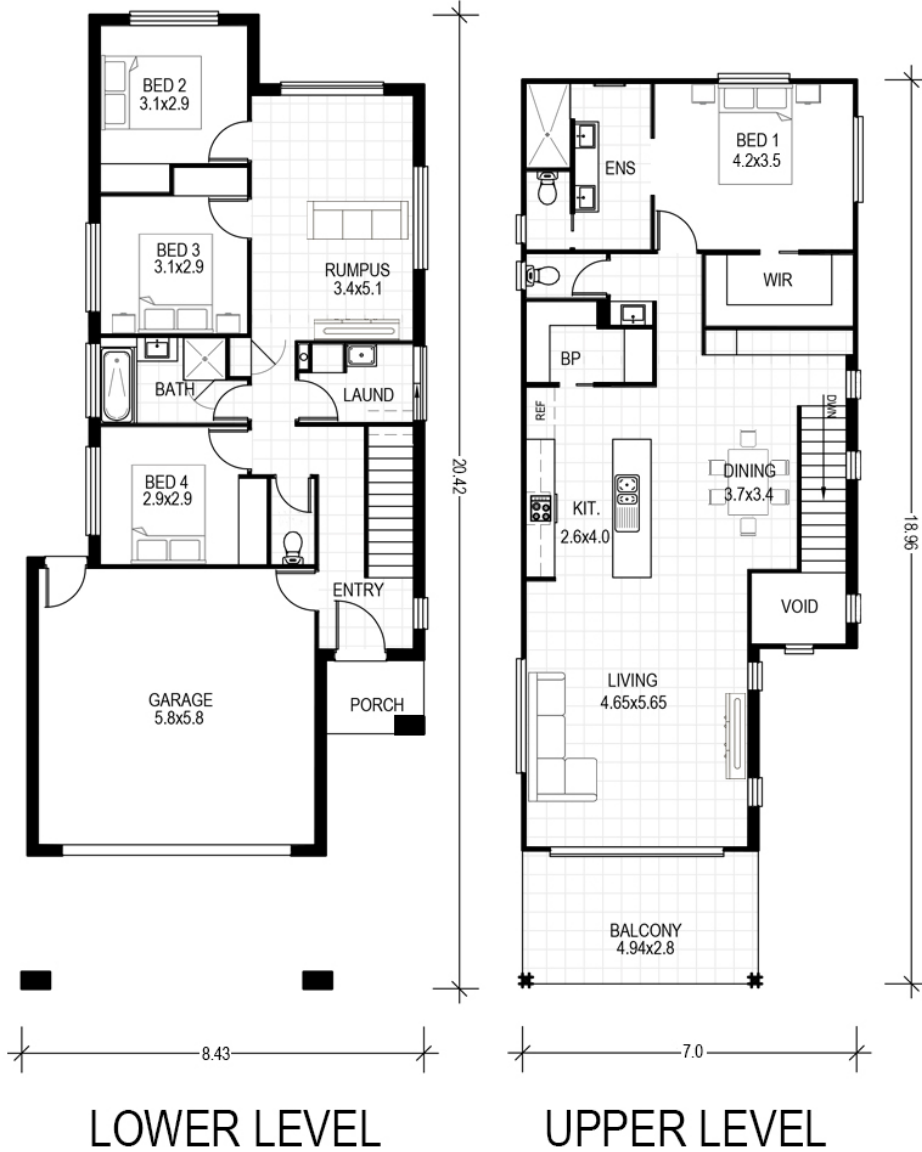

BRONTE SERIES

BRONTE 240 BP

Min. Lot Frontage	10m
Width	8.43m
Length	20.42m
Lower Living Area	118.6m ²
Upper Living Area	104.4m ²
Porch Area	3.2m ²
Balcony	13.8m ²
Total Floor Area	240.0m ²