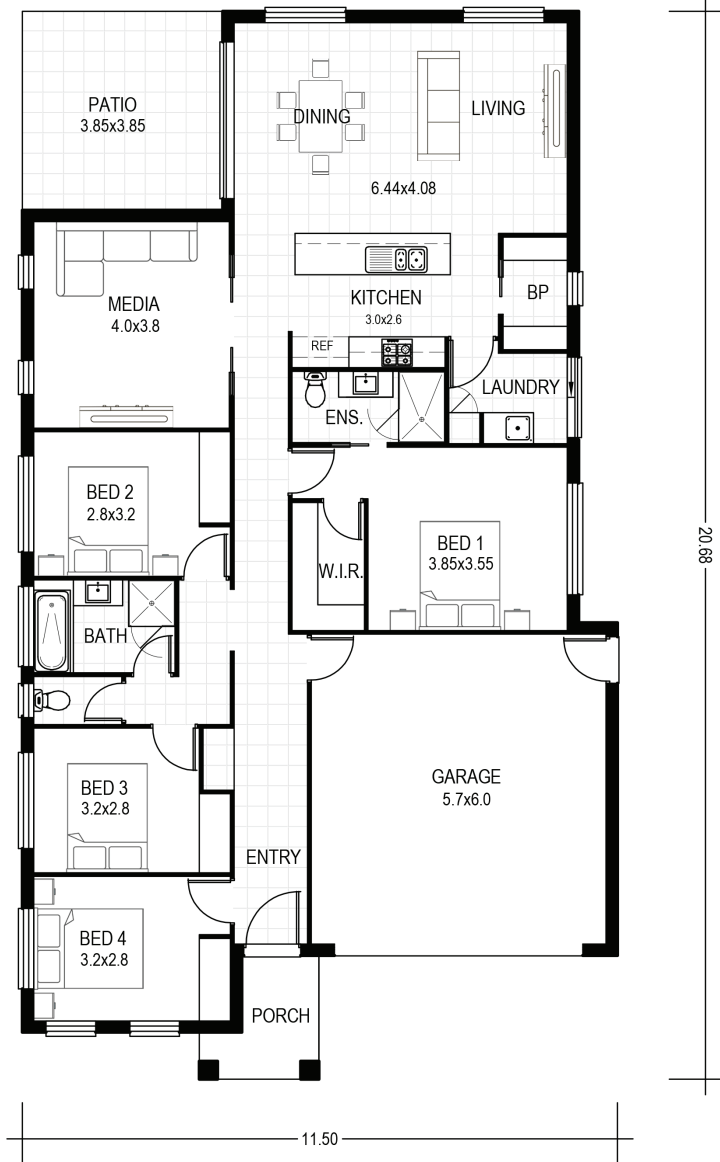

# BREE SERIES

## BREE 212 BP

Min. Lot Frontage	14m
Width	11.5m
Length	20.68m
Living Area	192.7m <sup>2</sup>
Porch Area	4.3m <sup>2</sup>
Patio / Alfresco Area	14.9m <sup>2</sup>
Total Floor Area	211.9m <sup>2</sup>