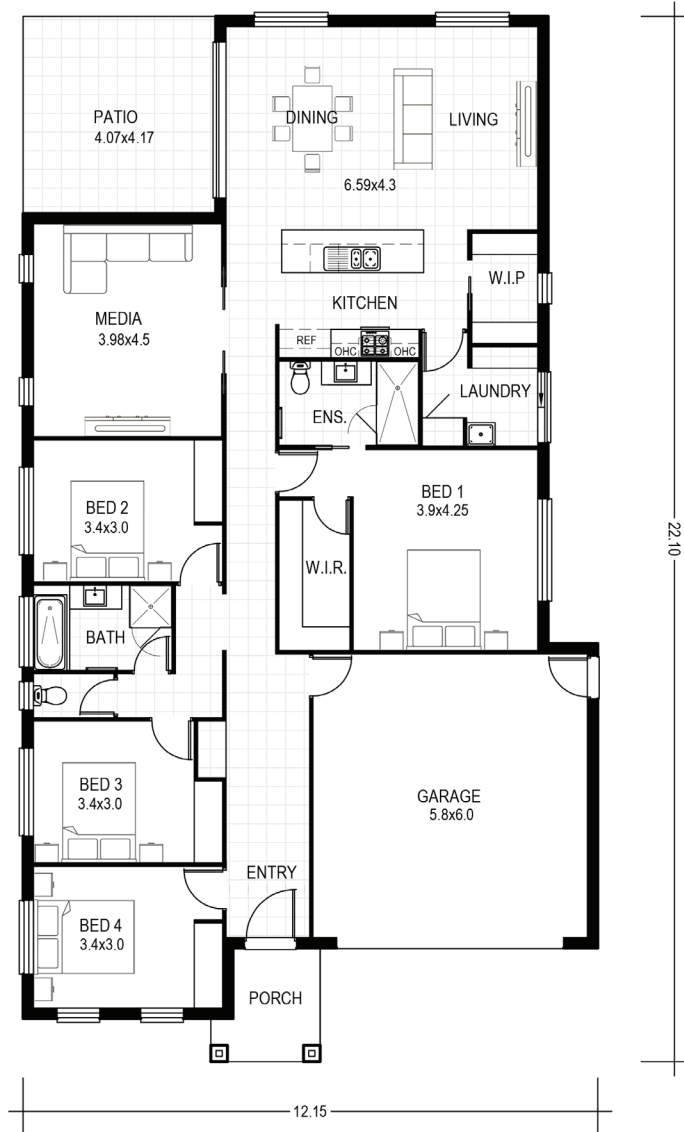

BREE SERIES

BREE 237 BP

| | |
|-----------------------|---------------------|
| Min. Lot Frontage | 14m |
| Width | 12.15m |
| Length | 22.1m |
| Living Area | 215.1m ² |
| Porch Area | 5.2m ² |
| Patio / Alfresco Area | 17.0m ² |
| Total Floor Area | 237.3m ² |