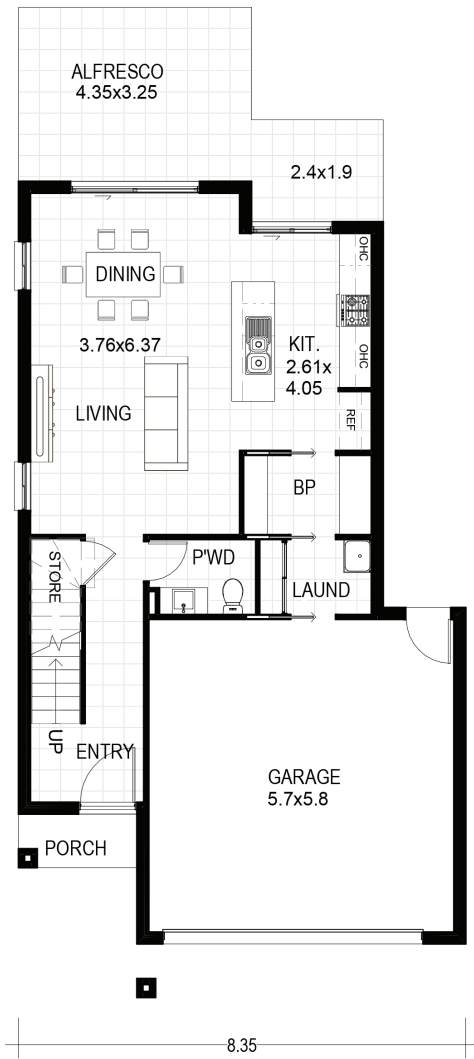

ABBY SERIES

LOWER LEVEL

UPPER LEVEL

ABBY 215 BP

Min. Lot Frontage	10m
Width	8.35m
Length	18.47m
Lower Living Area	99.3m ²
Upper Living Area	94.7m ²
Porch Area	2.2m ²
Patio / Alfresco Area	18.8m ²
Total Floor Area	215.0m ²