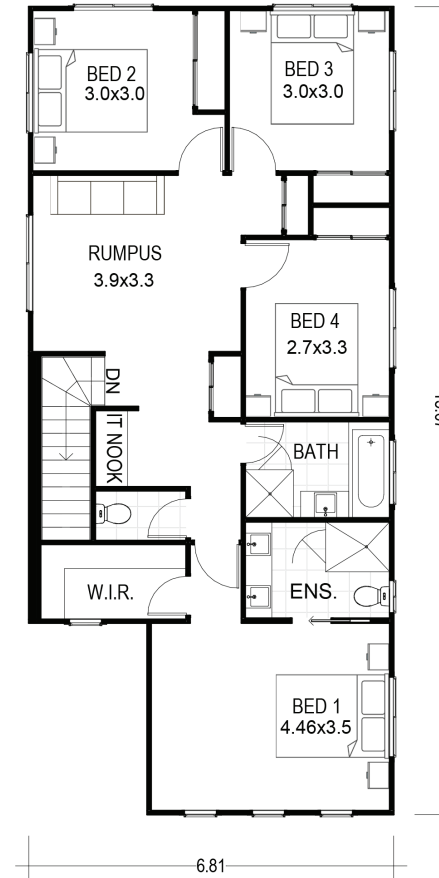

ABBY SERIES

LOWER LEVEL

UPPER LEVEL

ABBY 215 BP

Min. Lot Frontage	10m
Width	8.35m
Length	18.47m
Lower Living Area	99.3m ²
Upper Living Area	94.7m ²
Porch Area	2.2m ²
Patio / Alfresco Area	18.8m ²
Total Floor Area	215.0m ²