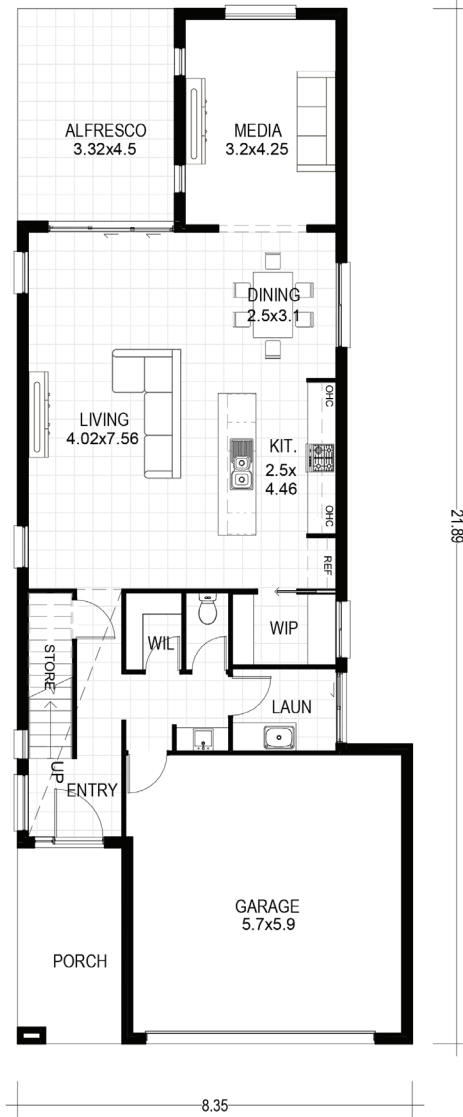

ABBY SERIES

LOWER LEVEL

UPPER LEVEL

ABBY 270 BP

Min. Lot Frontage	10m
Width	8.35m
Length	23.01m
Lower Living Area	136.3m ²
Upper Living Area	116.1m ²
Porch Area	9.2m ²
Patio / Alfresco Area	15.7m ²
Total Floor Area	277.3m ²