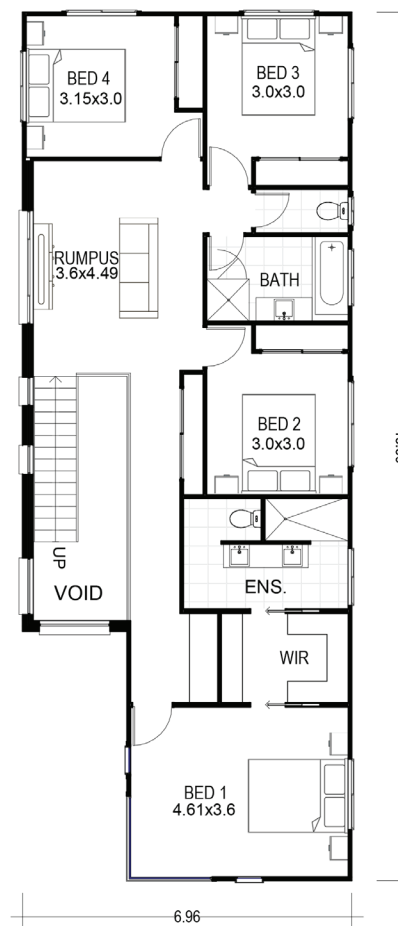

ABBY SERIES

LOWER LEVEL

UPPER LEVEL

ABBY 270 BP

Min. Lot Frontage	10m
Width	8.35m
Length	23.01m
Lower Living Area	136.3m ²
Upper Living Area	116.1m ²
Porch Area	9.2m ²
Patio / Alfresco Area	15.7m ²
Total Floor Area	277.3m ²