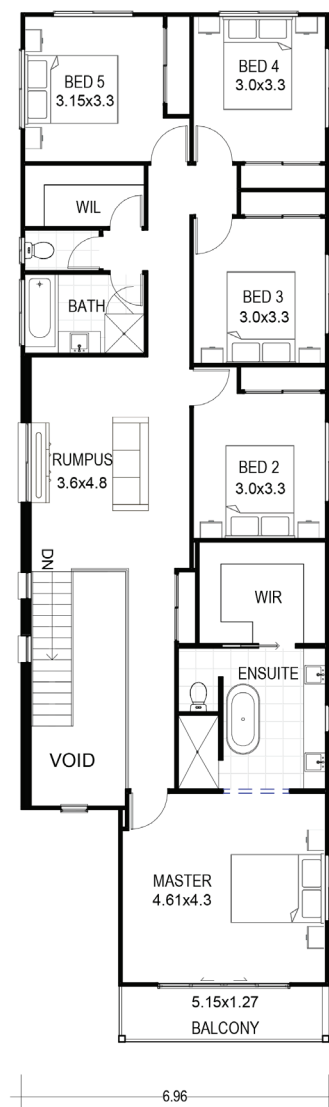

ABBY SERIES

LOWER LEVEL

UPPER LEVEL

ABBY 308 BP

Min. Lot Frontage	10m
Width	8.35m
Length	23.46m
Lower Living Area	128.7m ²
Upper Living Area	144.6m ²
Porch Area	2.7m ²
Patio / Alfresco Area	26.4m ²
Balcony	6.0m ²
Total Floor Area	308.4m ²