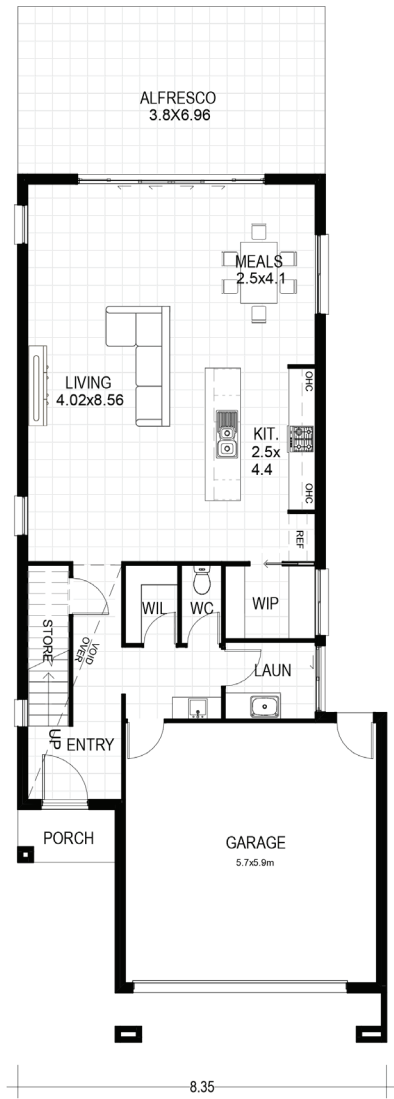

ABBY SERIES

LOWER LEVEL

UPPER LEVEL

ABBY 308 BP

Min. Lot Frontage	10m
Width	8.35m
Length	23.46m
Lower Living Area	128.7m ²
Upper Living Area	144.6m ²
Porch Area	2.7m ²
Patio / Alfresco Area	26.4m ²
Balcony	6.0m ²
Total Floor Area	308.4m ²