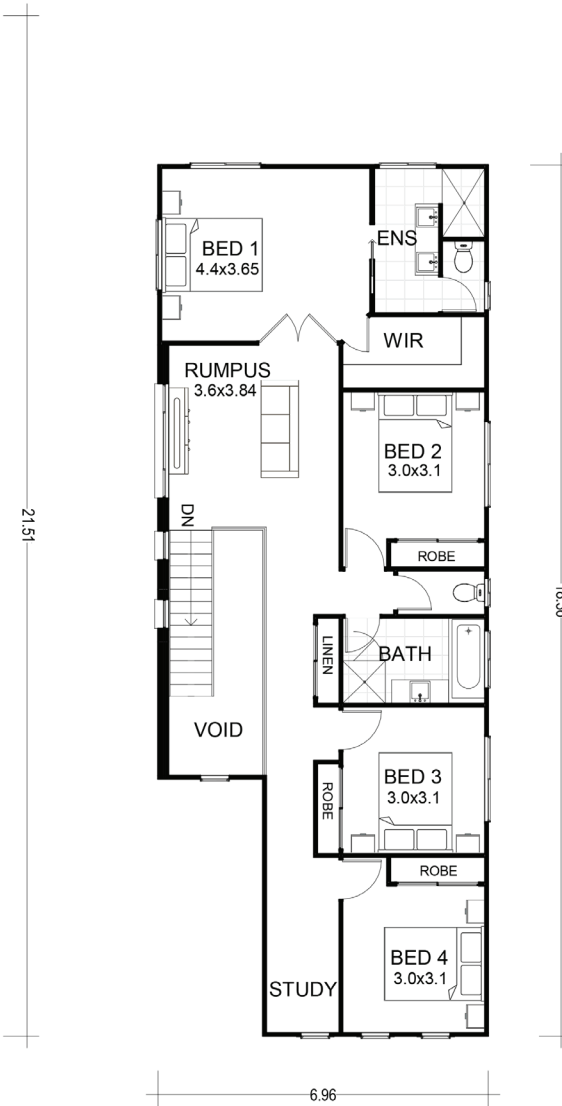

AVA SERIES

LOWER LEVEL

UPPER LEVEL

AVA 260 BP

Min. Lot Frontage	10m
Width	8.35m
Length	21.51m
Lower Living Area	120.7m ²
Upper Living Area	115.8m ²
Porch Area	2.7m ²
Patio / Alfresco Area	20.9m ²
Total Floor Area	260.1m ²