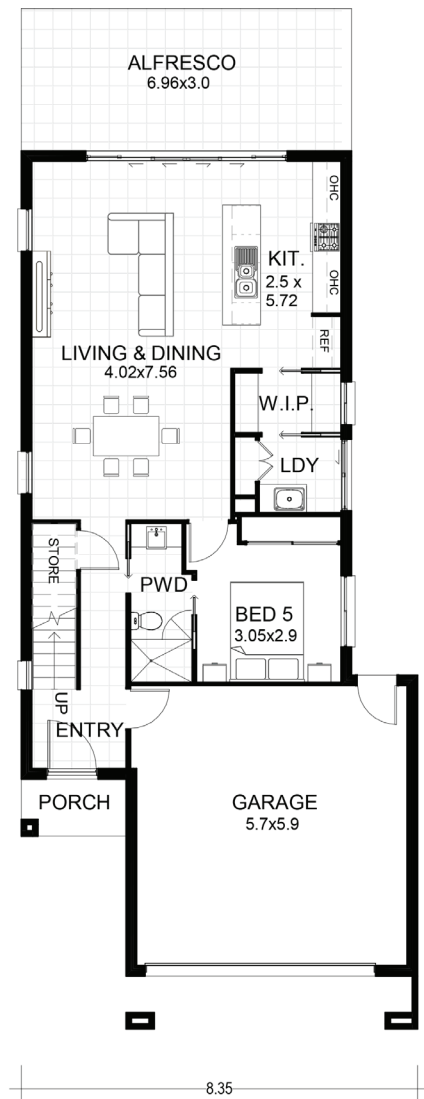

AVA SERIES

LOWER LEVEL

UPPER LEVEL

AVA 260 BP

Min. Lot Frontage	10m
Width	8.35m
Length	21.51m
Lower Living Area	120.7m ²
Upper Living Area	115.8m ²
Porch Area	2.7m ²
Patio / Alfresco Area	20.9m ²
Total Floor Area	260.1m ²