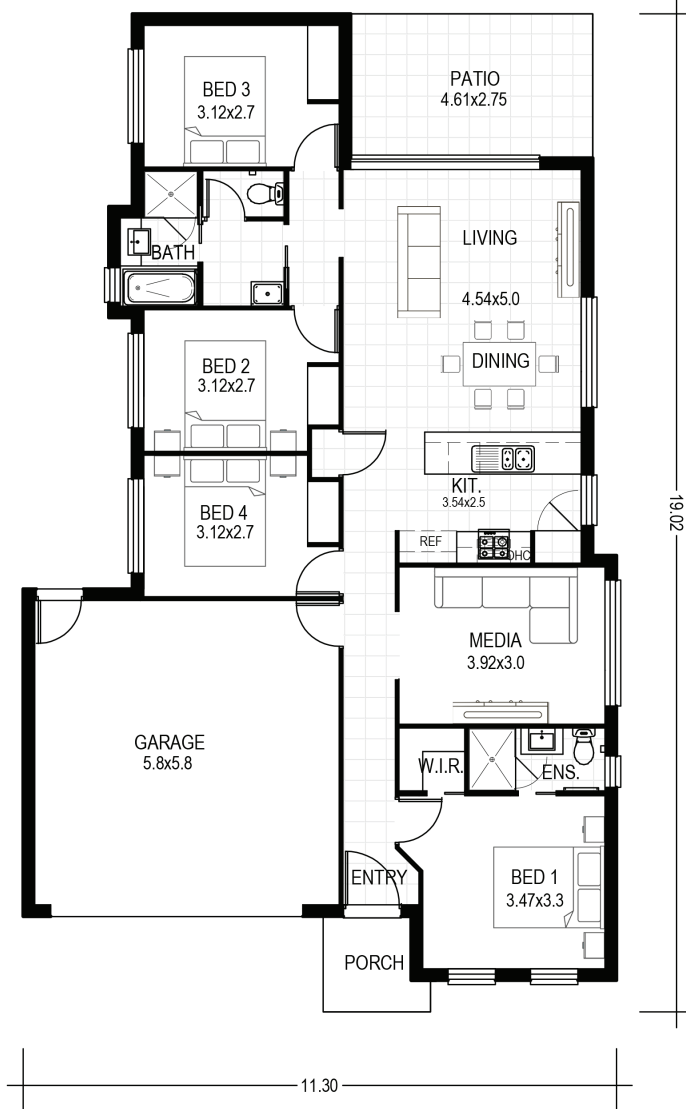

CESAR SERIES

CESAR 176

Min. Lot Frontage	12.5m
Width	11.3m
Length	19.02m
Living Area	159.9m ²
Porch Area	3.3m ²
Patio / Alfresco Area	12.7m ²
Total Floor Area	175.9m ²