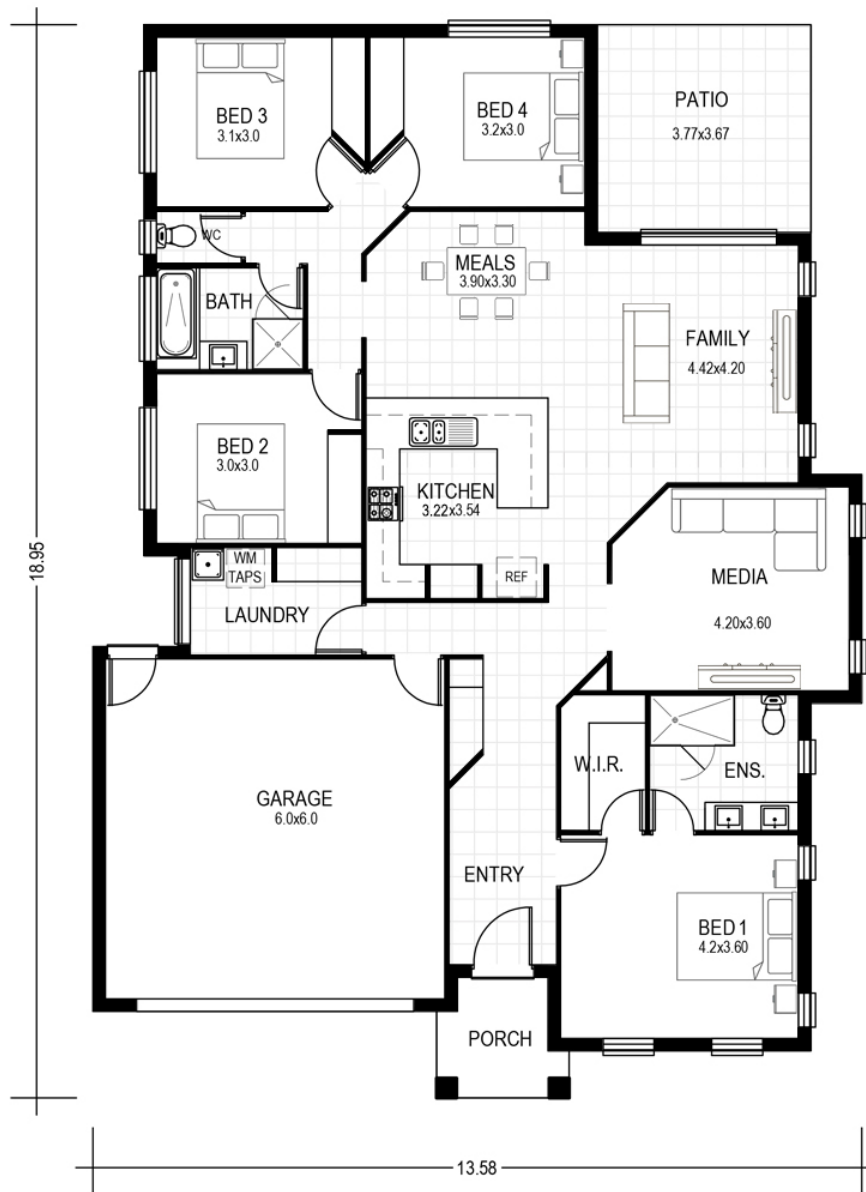

CREST SERIES

CREST 220

Min. Lot Frontage	17m
Width	13.58m
Length	18.95m
Living Area	202.1m ²
Porch Area	4.3m ²
Patio / Alfresco Area	13.8m ²
Total Floor Area	220.2m ²