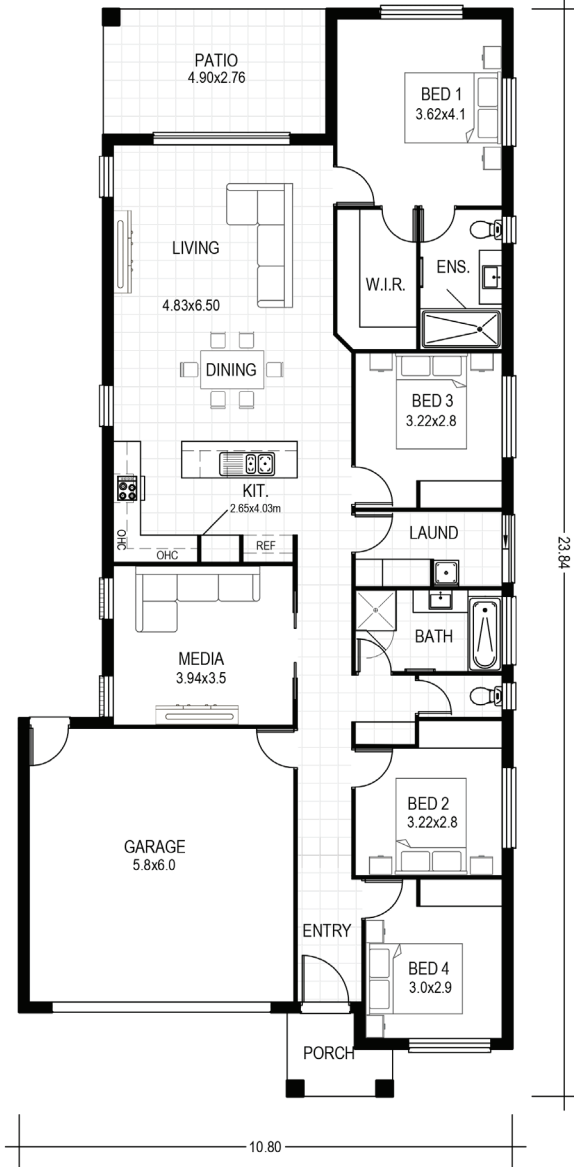

LOCKYER SERIES

LOCKYER 215

Min. Lot Frontage	12.5m
Width	10.8m
Length	23.84m
Living Area	198.1m ²
Porch Area	3.6m ²
Patio / Alfresco Area	13.5m ²
Total Floor Area	215.2m ²