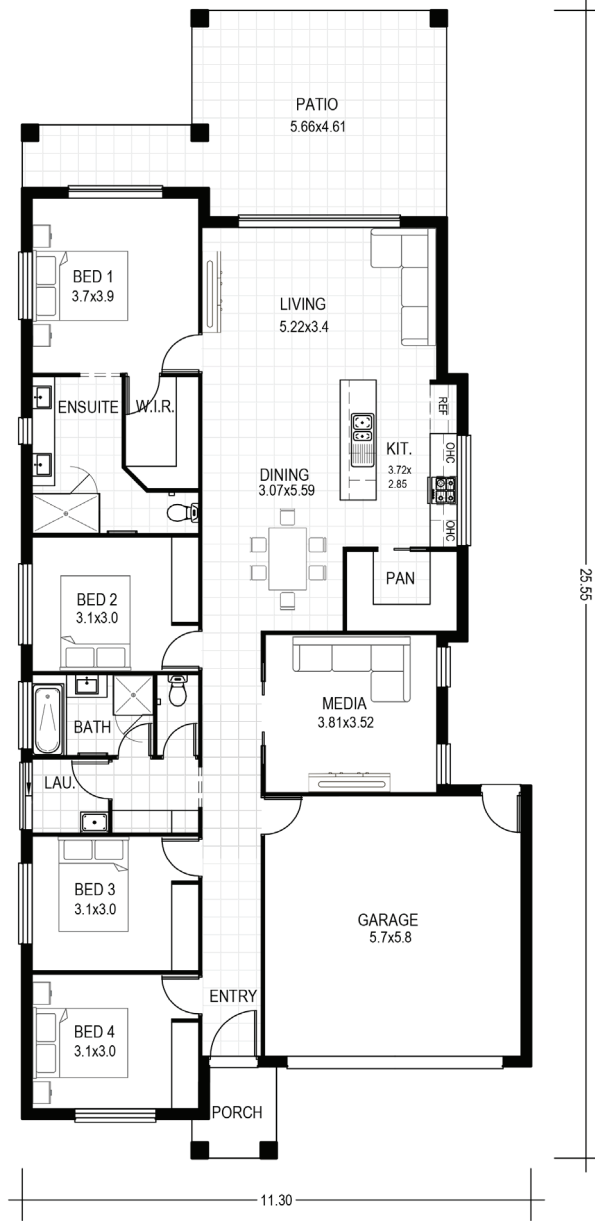

# LOCKYER SERIES

## LOCKYER 235 BP

Min. Lot Frontage	12.5m
Width	11.3m
Length	25.55m
Living Area	200.0m <sup>2</sup>
Porch Area	3.4m <sup>2</sup>
Patio / Alfresco Area	31.2m <sup>2</sup>
Total Floor Area	234.6m <sup>2</sup>