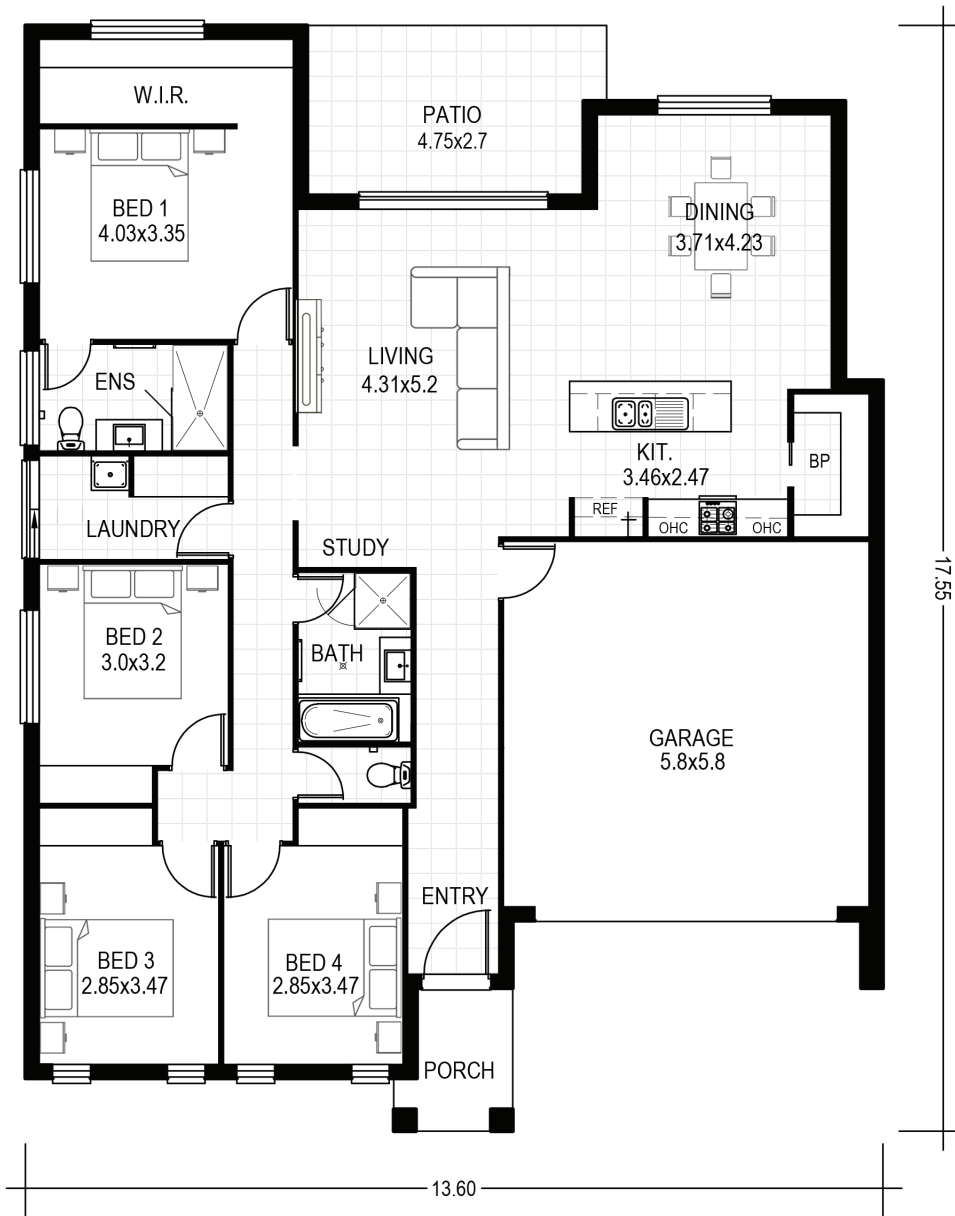

LOUISE SERIES

LOUISE 207 BP

Min. Lot Frontage	17.0m
Width	13.6m
Length	17.55m
Living Area	190.6m ²
Porch Area	3.8m ²
Patio / Alfresco Area	12.3m ²
Total Floor Area	206.7m ²