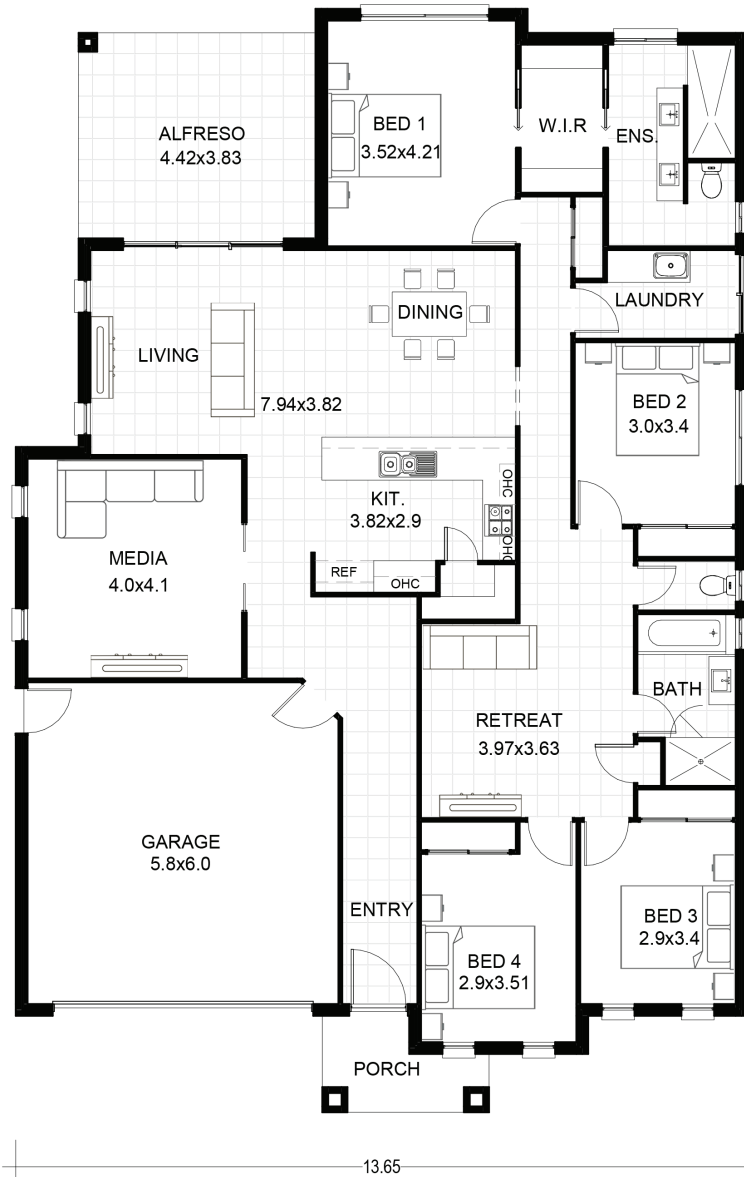

LOUISE SERIES

LOUISE 250 BP

Min. Lot Frontage	17.0m
Width	13.65m
Length	20.58m
Living Area	228.4m ²
Porch Area	4.5m ²
Patio / Alfresco Area	16.9m ²
Total Floor Area	249.8m ²