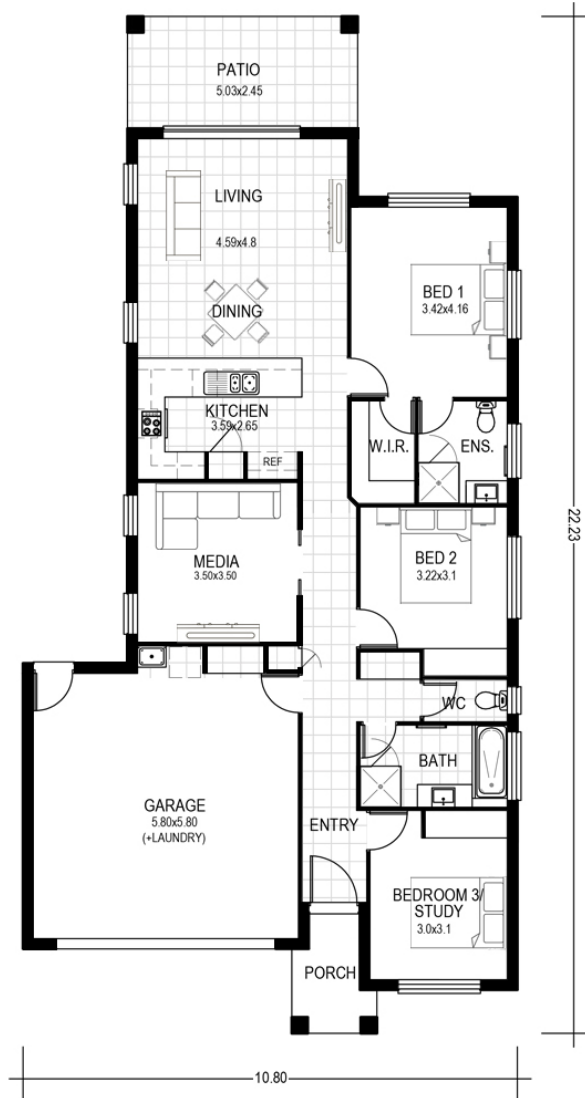

LOCKYER SERIES

LOCKYER 180

Min. Lot Frontage	12.5m
Width	10.8m
Length	22.23m
Living Area	164.0m ²
Porch Area	4.0m ²
Patio / Alfresco Area	12.3m ²
Total Floor Area	180.3m ²