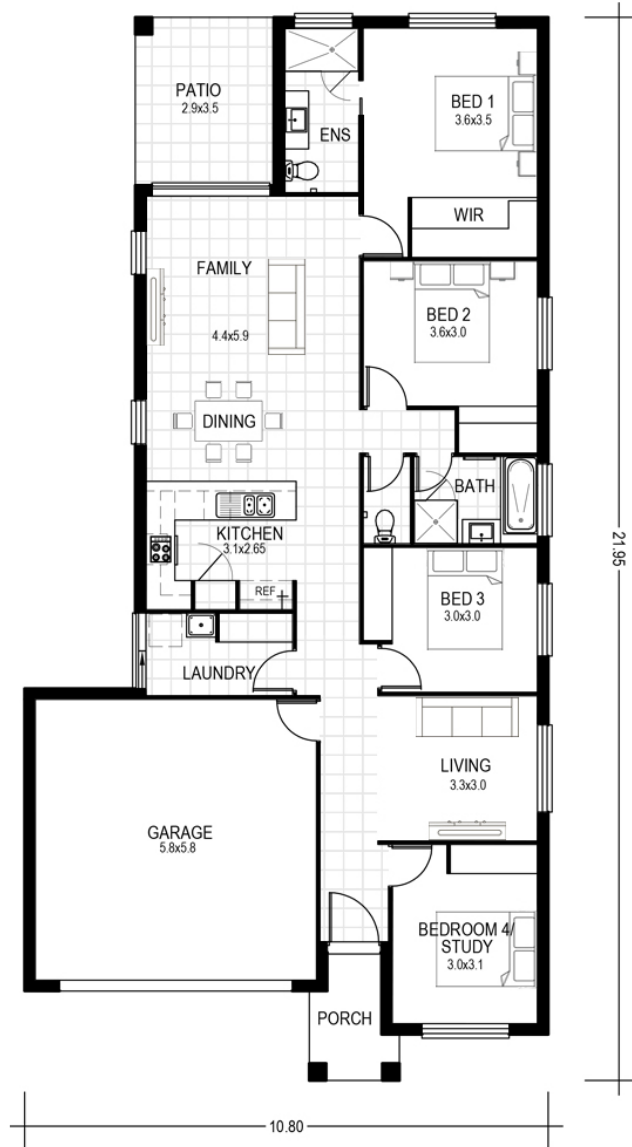

LOCKYER SERIES

LOCKYER 192

Min. Lot Frontage	12.5m
Width	10.8m
Length	21.95m
Living Area	177.8m ²
Porch Area	4.0m ²
Patio / Alfresco Area	9.9m ²
Total Floor Area	191.7m ²