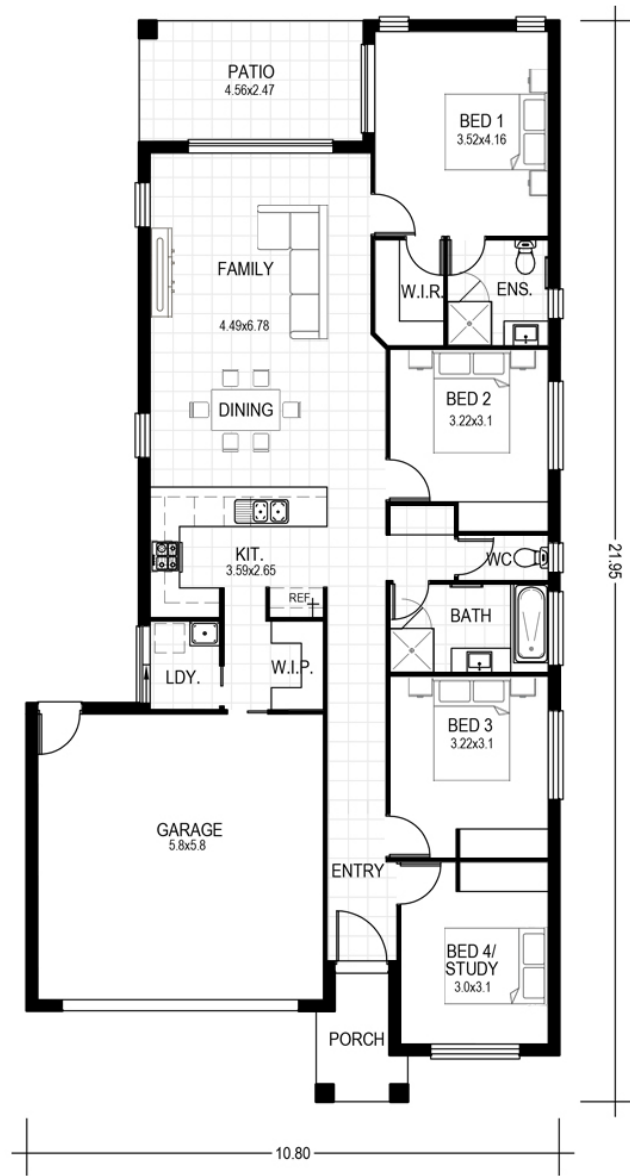

LOCKYER SERIES

LOCKYER 192 BP

Min. Lot Frontage	12.5m
Width	10.8m
Length	21.95m
Living Area	176.4m ²
Porch Area	4.0m ²
Patio / Alfresco Area	11.3m ²
Total Floor Area	191.7m ²