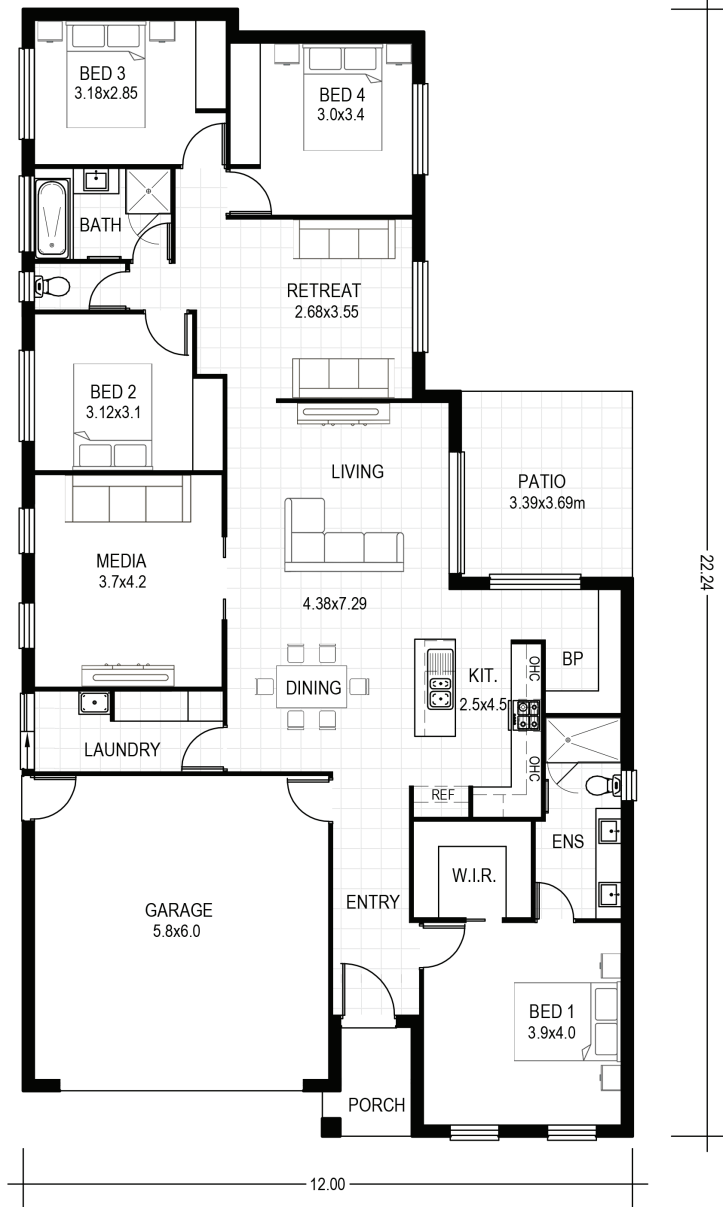

# PIPER SERIES

## PIPER 227 BP

|                       |                     |
|-----------------------|---------------------|
| Min. Lot Frontage     | 15.0m               |
| Width                 | 12.0m               |
| Length                | 22.24m              |
| Living Area           | 213.0m <sup>2</sup> |
| Porch Area            | 1.8m <sup>2</sup>   |
| Patio / Alfresco Area | 12.5m <sup>2</sup>  |
| Total Floor Area      | 227.3m <sup>2</sup> |