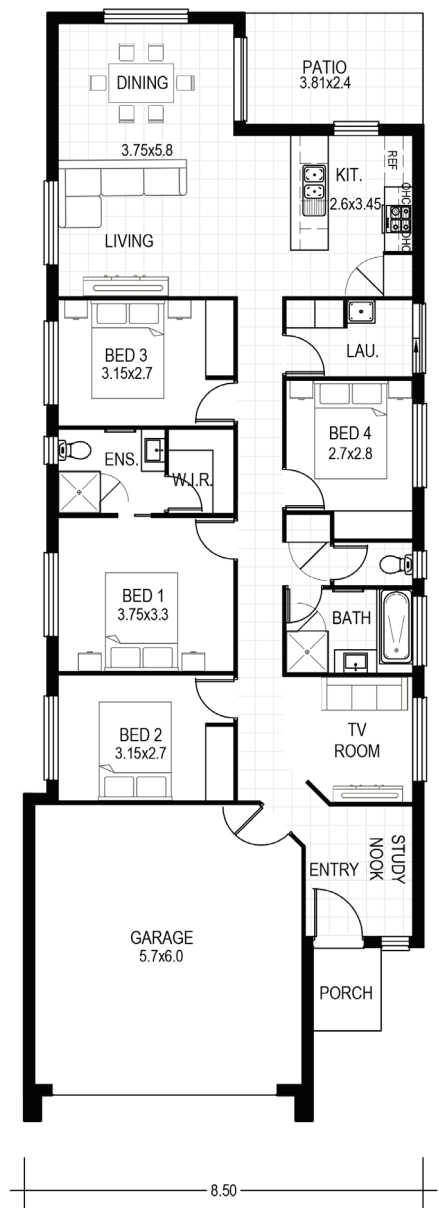

YARRA SERIES

YARRA 184

Min. Lot Frontage	10.0m
Width	8.5m
Length	23.71m
Living Area	172.3m ²
Porch	2.6m ²
Patio / Alfresco Area	9.1m ²
Total Floor Area	184.0m ²