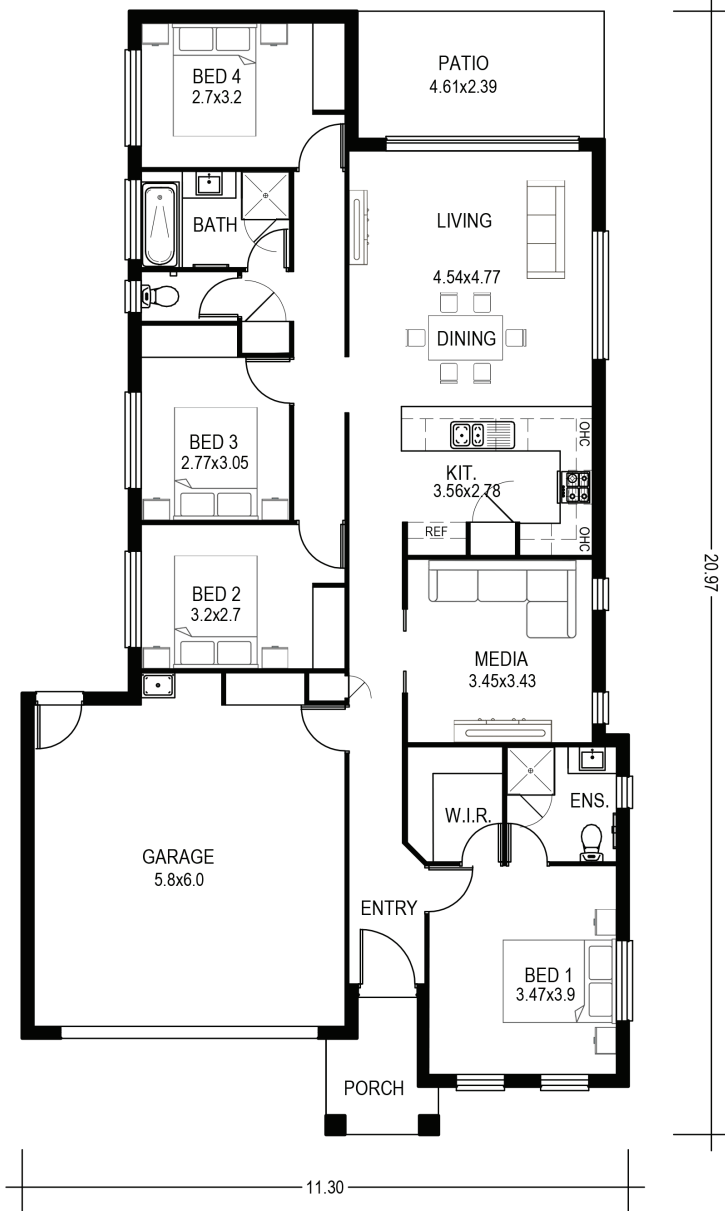

ZENITH SERIES

ZENITH 192

Min. Lot Frontage	14.0m
Width	11.3m
Length	20.68m
Living Area	176.7m ²
Porch	4.0m ²
Patio / Alfresco Area	11.0m ²
Total Floor Area	191.7m ²