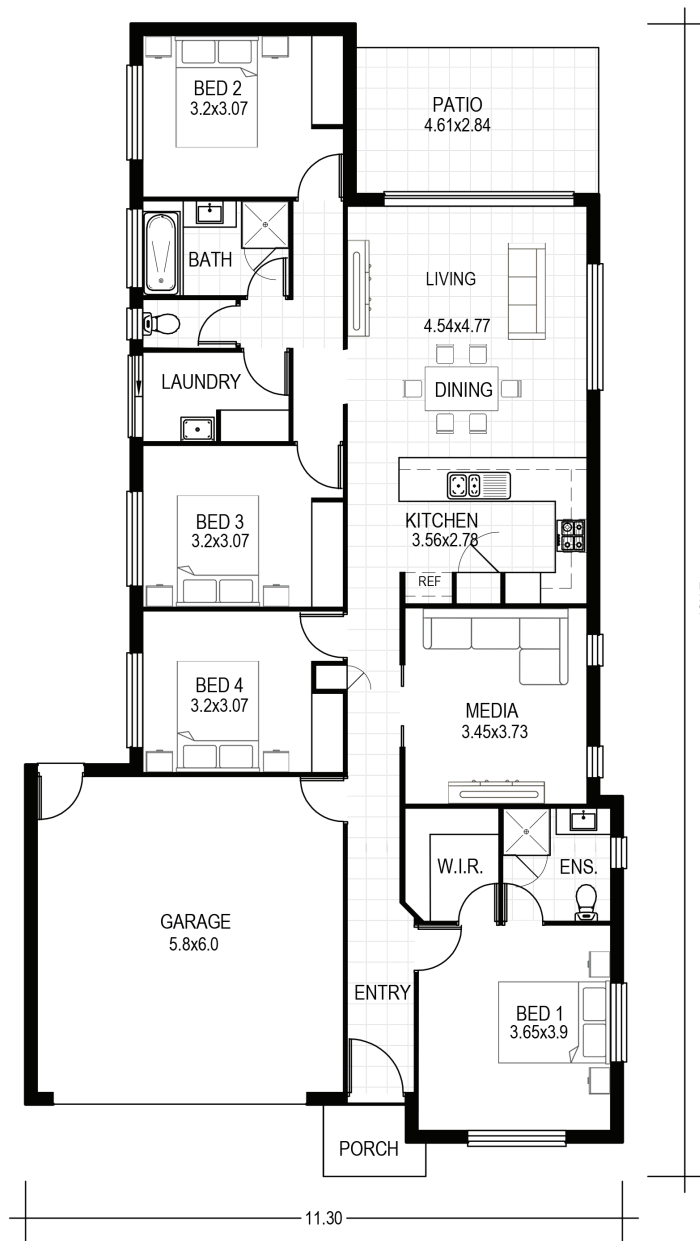

ZENITH SERIES

ZENITH 200

Min. Lot Frontage	14.0m
Width	11.3m
Length	21.42m
Living Area	185.0m ²
Porch	2.4m ²
Patio / Alfresco Area	12.9m ²
Total Floor Area	200.3m ²