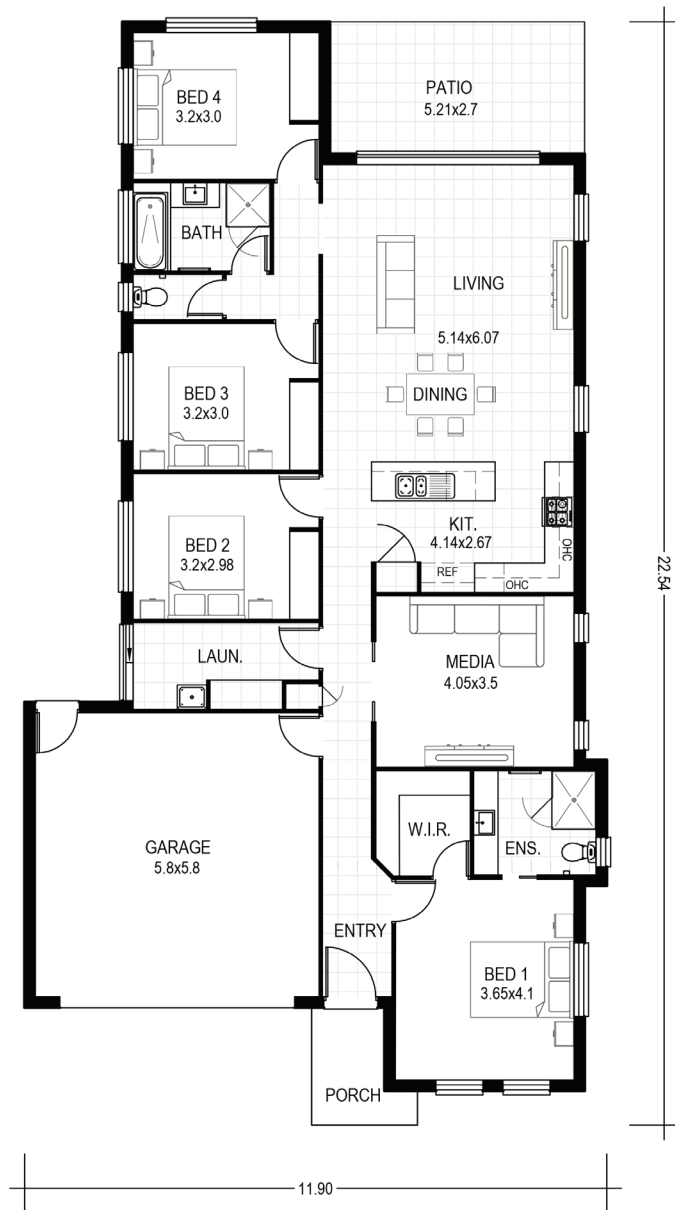

ZENITH SERIES

ZENITH 215

Min. Lot Frontage	14.0m
Width	11.9m
Length	22.54m
Living Area	196.8m ²
Porch	4.0m ²
Patio / Alfresco Area	14.1m ²
Total Floor Area	214.9m ²